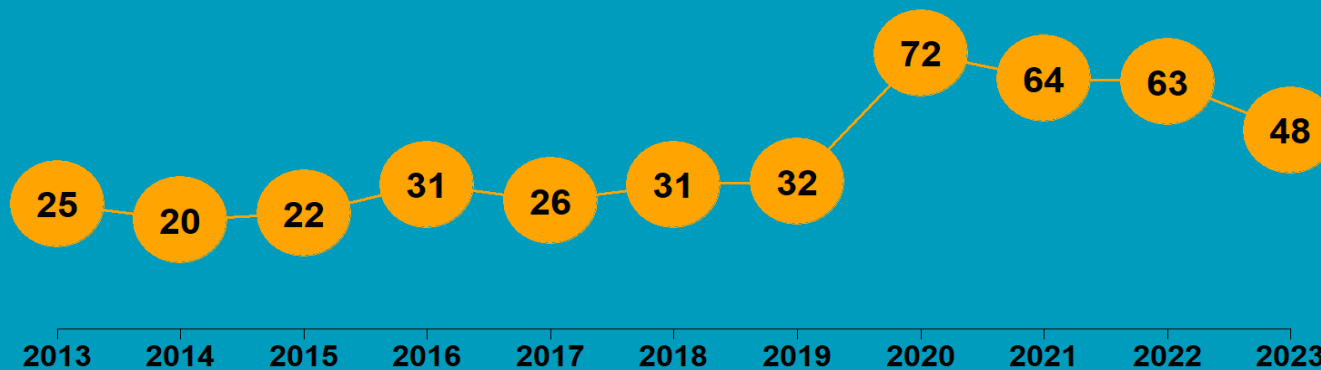

Summary report

WEST COAST REGION

2023

State of NZ Garden Birds

Te Āhua o ngā Manu o te Kāri i Aotearoa

NUMBER OF SURVEYED GARDENS

We have estimated how bird counts have changed over the last 10- and 5-year periods in different regions, districts, and neighbourhoods across New Zealand for 14 common garden visitors – five native and nine introduced birds.

Thanks to all our volunteer bird counters, 45,934 garden surveys have been completed nationwide since 2013. We use specialised statistical tools to account for variation in sampling effort between regions, districts, and suburbs over time. We also account for variation in bird counts depending on whether the surveyed gardens were in a rural or urban setting, and whether birds were fed or not. Finally, we correct for the actual number of gardens in each area.

We then classify these changes according to their direction and size (see diagram below) to help us identify changes of potential concern or interest.

How have bird counts changed?

Drawing attention to changes in counts that may be of concern or interest