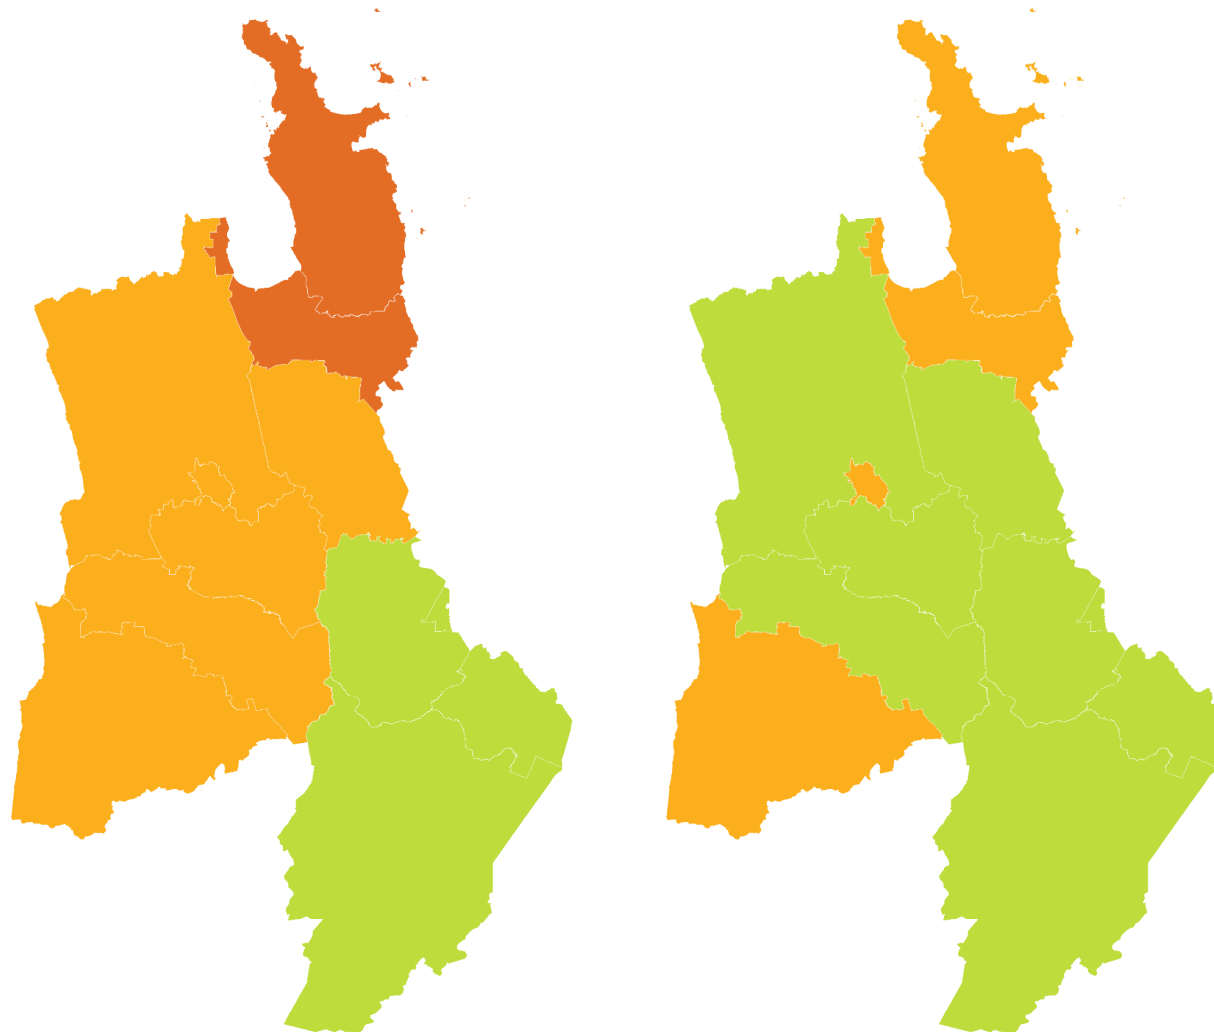

WAIKATO | Bellbird | Korimako

How have garden bird counts changed in this region?

Last 10 years
2013–23

SHALLOW DECLINE
REGIONALLY

LITTLE OR NO CHANGE
NATIONALLY

Last 5 years
2018–23

MODERATE DECLINE
REGIONALLY

LITTLE OR NO CHANGE
NATIONALLY

WAIKATO | Starling | Tāringi

How have garden bird counts changed in this region?

Last 10 years
2013–23

SHALLOW DECLINE
REGIONALLY

SHALLOW DECLINE
NATIONALLY

Last 5 years
2018–23

LITTLE OR NO CHANGE
REGIONALLY

LITTLE OR NO CHANGE
NATIONALLY

- Rapid increase
- Shallow decline
- Moderate increase
- Moderate decline
- Shallow increase
- Rapid decline
- No or little change

WAIKATO | Silvereye | Tauhou