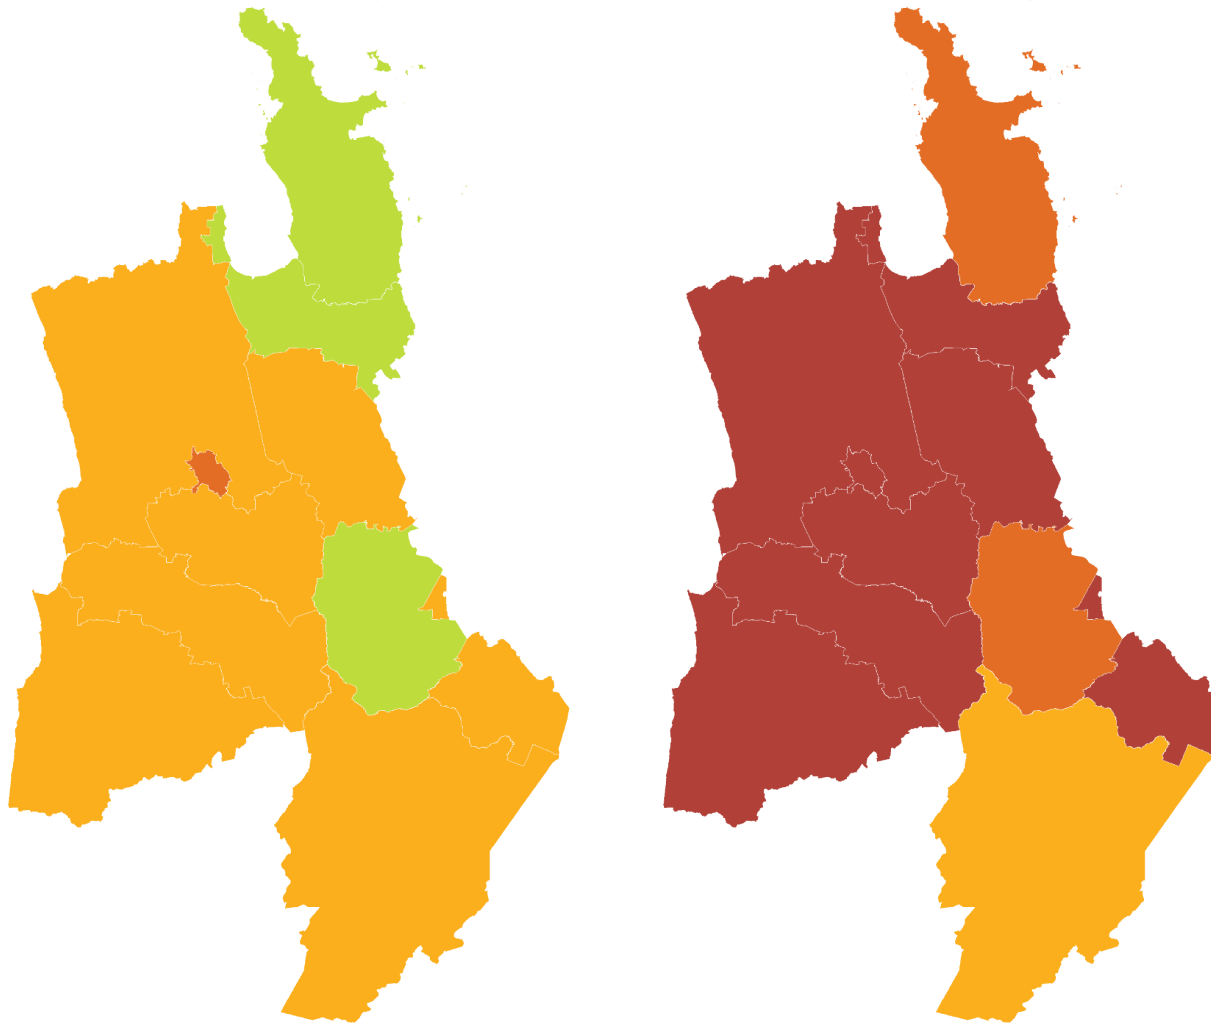

Last 10 years
2013–23

LITTLE OR NO CHANGE REGIONALLY

LITTLE OR NO CHANGE NATIONALLY

Last 5 years
2018–23

LITTLE OR NO CHANGE REGIONALLY

LITTLE OR NO CHANGE NATIONALLY

- Rapid increase
- Shallow decline
- Moderate increase
- Moderate decline
- Shallow increase
- Rapid decline
- No or little change

WAIKATO | Bellbird | Korimako

How have garden bird counts changed in this region?

Last 10 years
2013–23

SHALLOW DECLINE
REGIONALLY

LITTLE OR NO CHANGE
NATIONALLY

Last 5 years
2018–23

MODERATE DECLINE
REGIONALLY

LITTLE OR NO CHANGE
NATIONALLY

WAIKATO | Starling | Tāringi

How have garden bird counts changed in this region?

Last 10 years
2013–23

SHALLOW DECLINE
REGIONALLY

SHALLOW DECLINE
NATIONALLY

Last 5 years
2018–23

LITTLE OR NO CHANGE
REGIONALLY

LITTLE OR NO CHANGE
NATIONALLY

- Rapid increase
- Shallow decline
- Moderate increase
- Moderate decline
- Shallow increase
- Rapid decline
- No or little change

WAIKATO | Silvereye | Tauhou