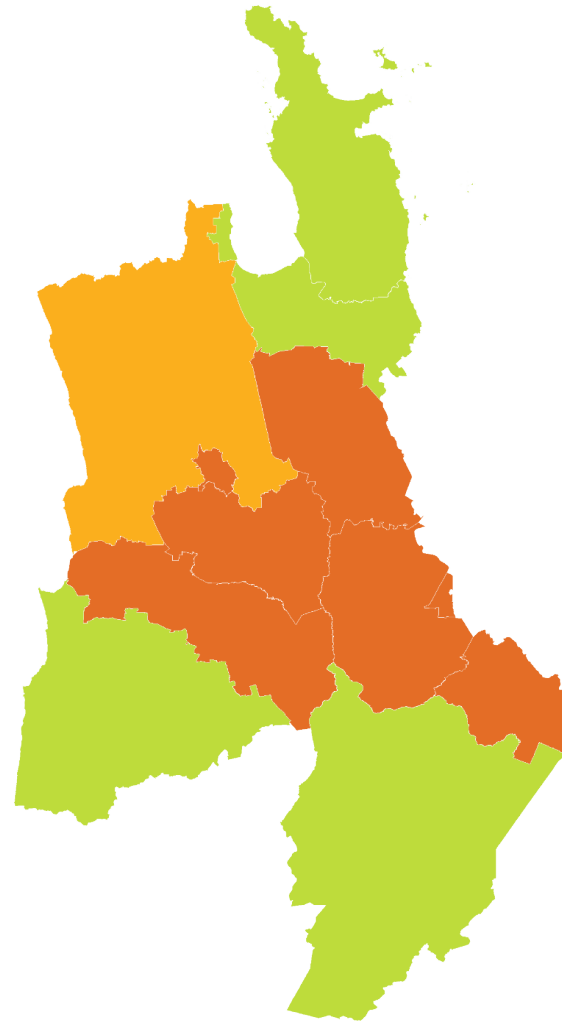

Thanks to all our volunteer bird counters, 45,934 garden surveys have been completed nationwide since 2013. We use specialised statistical tools to account for variation in sampling effort between regions, districts, and suburbs over time. We also account for variation in bird counts depending on whether the surveyed gardens were in a rural or urban setting, and whether birds were fed or not. Finally, we correct for the actual number of gardens in each area.

We then classify these changes according to their direction and size (see diagram below) to help us identify changes of potential concern or interest.

How have bird counts changed?

Drawing attention to changes in counts that may be of concern or interest

WAIKATO | Kererū | Kererū

How have garden bird counts changed in this region?

Last 10 years
2013–23

SHALLOW INCREASE
REGIONALLY

SHALLOW INCREASE
NATIONALLY

Last 5 years
2018–23

SHALLOW DECLINE
REGIONALLY

SHALLOW DECLINE
NATIONALLY