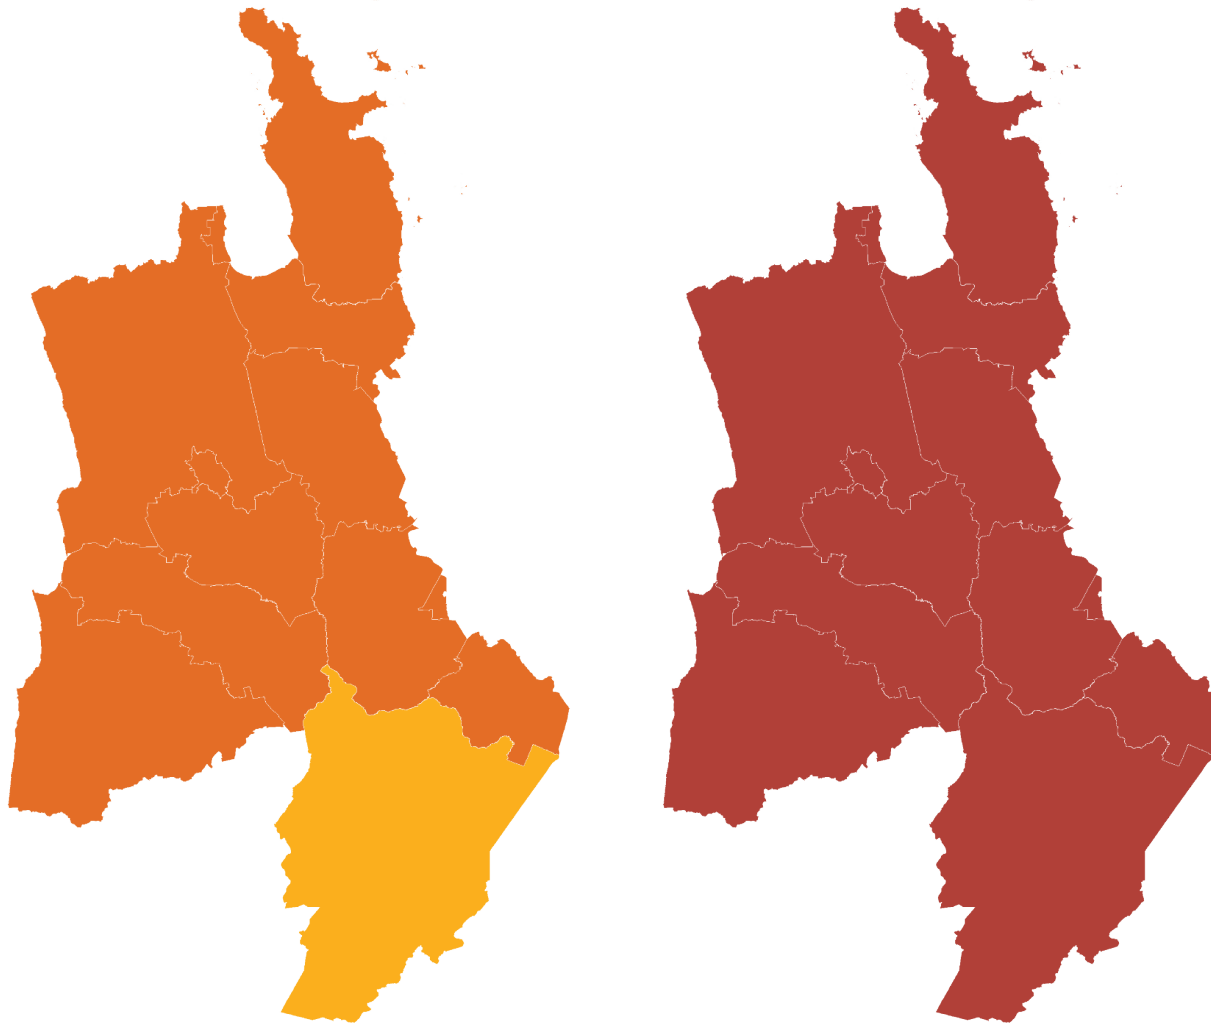

Last 5 years
2018–23

**RAPID DECLINE
REGIONALLY**

**RAPID DECLINE
NATIONALLY**

WAIKATO | Goldfinch

How have garden bird counts changed in this region?

Last 10 years
2013–23

**MODERATE DECLINE
REGIONALLY**

**SHALLOW DECLINE
NATIONALLY**

- Rapid increase
- Moderate increase
- Shallow increase
- No or little change
- Shallow decline
- Moderate decline
- Rapid decline

Last 5 years
2018–23

**RAPID DECLINE
REGIONALLY**

**RAPID DECLINE
NATIONALLY**