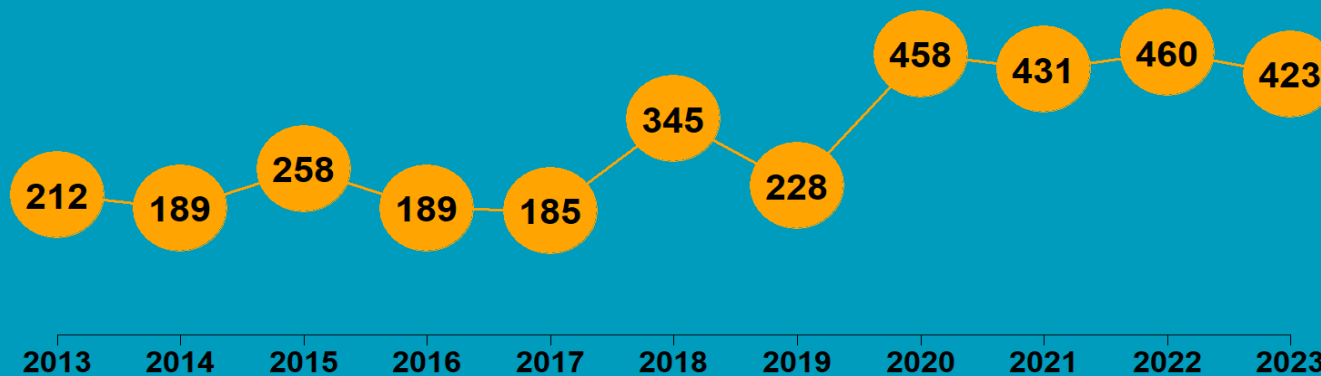

Summary report

WAIKATO REGION

2023

State of NZ Garden Birds

Te Āhua o ngā Manu o te Kāri i Aotearoa

NUMBER OF SURVEYED GARDENS

We have estimated how bird counts have changed over the last 10- and 5-year periods in different regions, districts, and neighbourhoods across New Zealand for 14 common garden visitors – five native and nine introduced birds.

Thanks to all our volunteer bird counters, 45,934 garden surveys have been completed nationwide since 2013. We use specialised statistical tools to account for variation in sampling effort between regions, districts, and suburbs over time. We also account for variation in bird counts depending on whether the surveyed gardens were in a rural or urban setting, and whether birds were fed or not. Finally, we correct for the actual number of gardens in each area.

We then classify these changes according to their direction and size (see diagram below) to help us identify changes of potential concern or interest.

How have bird counts changed?

Drawing attention to changes in counts that may be of concern or interest