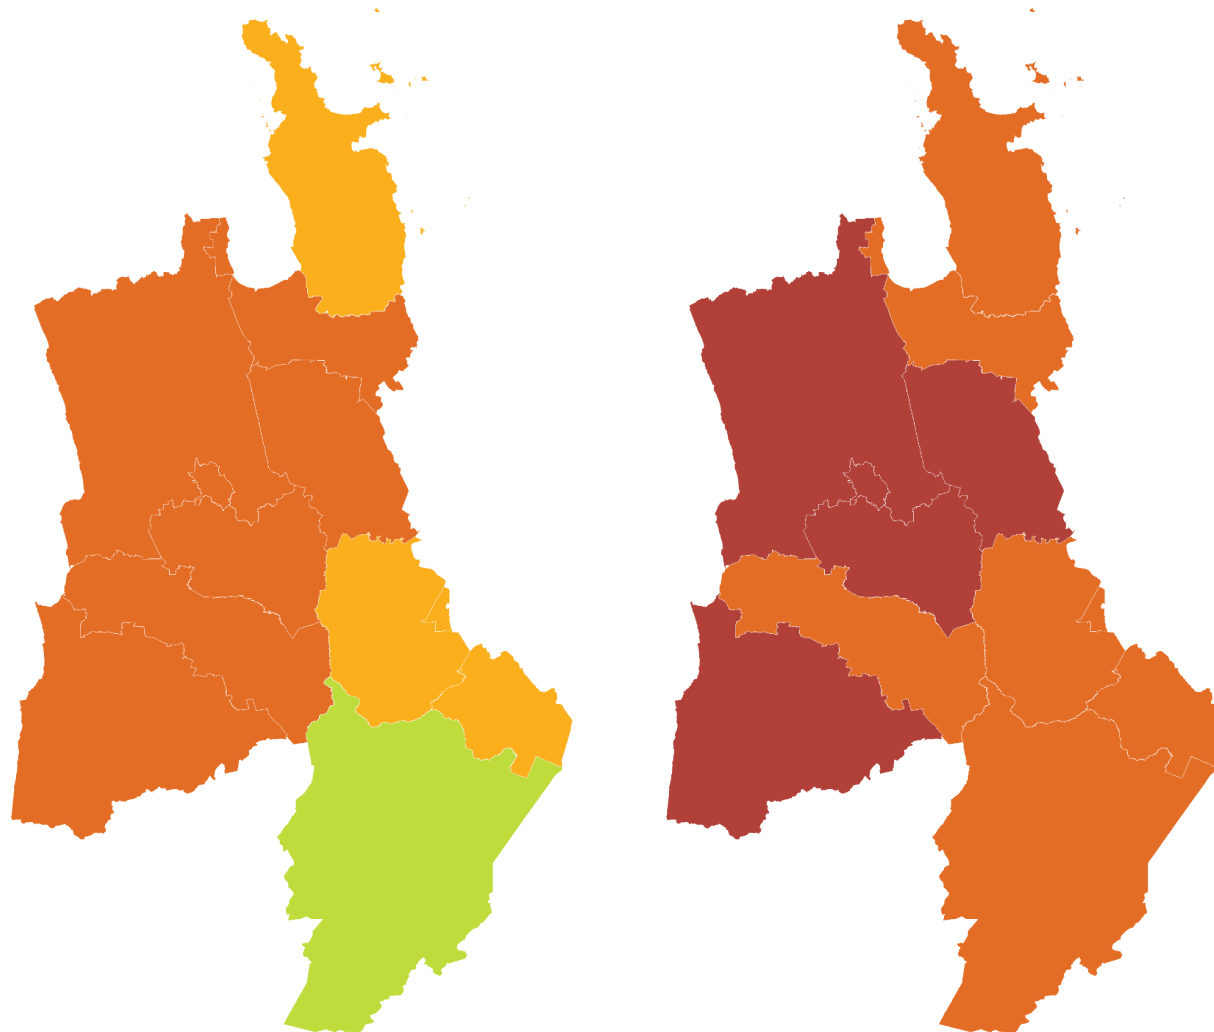

WAIKATO | Dunnock

How have garden bird counts changed in this region?

Last 10 years
2013–23

SHALLOW DECLINE
REGIONALLY

SHALLOW DECLINE
NATIONALLY

Last 5 years
2018–23

MODERATE DECLINE
REGIONALLY

SHALLOW DECLINE
NATIONALLY

- Rapid increase
- Moderate increase
- Shallow increase
- No or little change
- Shallow decline
- Moderate decline
- Rapid decline

WAIKATO | Chaffinch | Pahirini

How have garden bird counts changed in this region?

Last 10 years
2013–23

**MODERATE DECLINE
REGIONALLY**

**SHALLOW DECLINE
NATIONALLY**

- Rapid increase
- Moderate increase
- Shallow increase
- No or little change
- Shallow decline
- Moderate decline
- Rapid decline