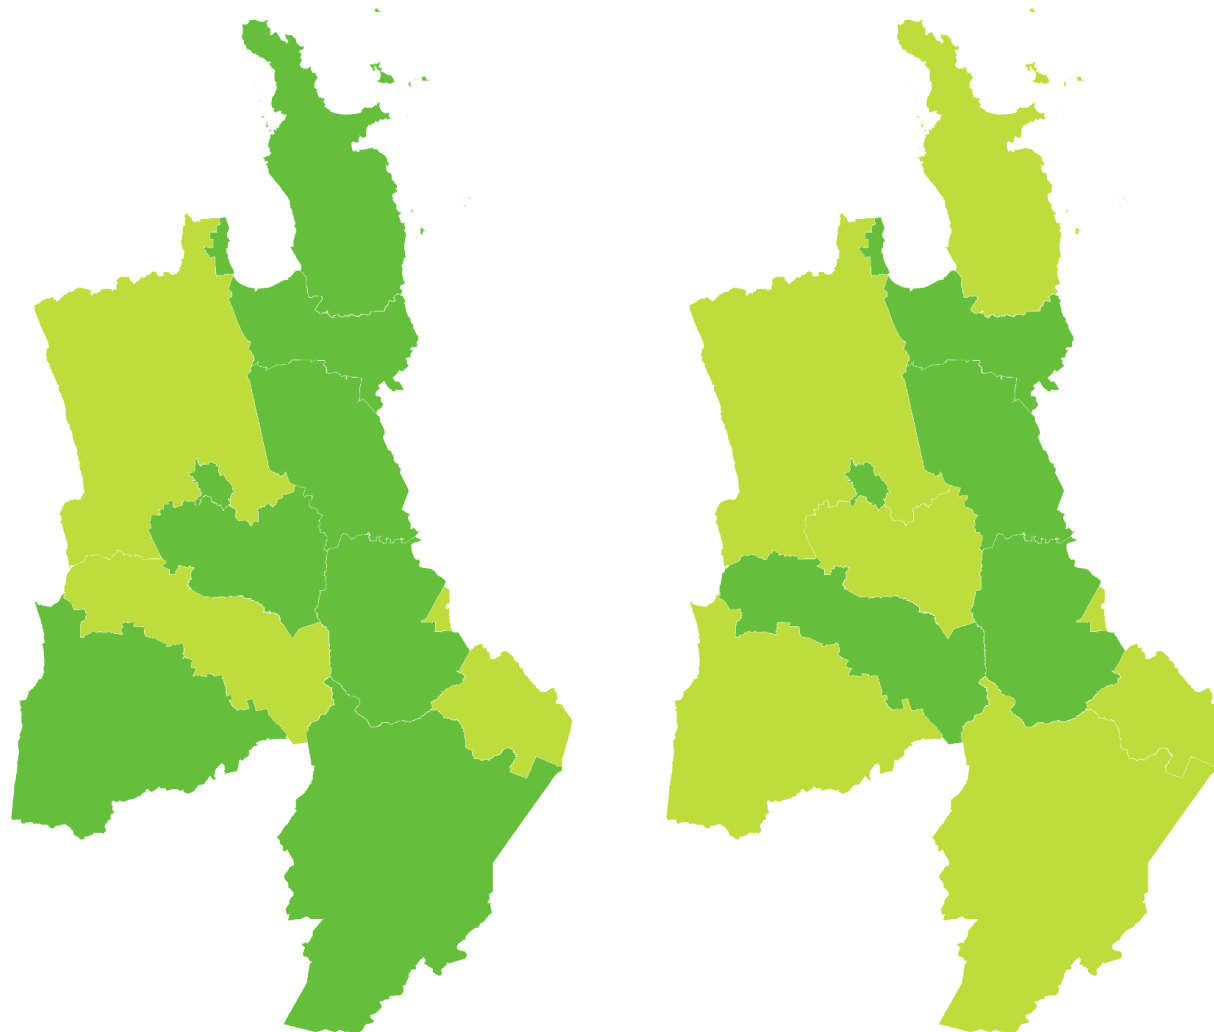

WAIKATO | Fantail | Pīwakawaka

How have garden bird counts changed in this region?

Last 10 years
2013–23

SHALLOW INCREASE
REGIONALLY

SHALLOW INCREASE
NATIONALLY

- Rapid increase
- Shallow decline
- Moderate increase
- Moderate decline
- Shallow increase
- Rapid decline
- No or little change

Last 5 years
2018–23

SHALLOW INCREASE
REGIONALLY

SHALLOW INCREASE
NATIONALLY

WAIKATO | Myna | Maina

How have garden bird counts changed in this region?

Last 10 years
2013–23

LITTLE OR NO CHANGE
REGIONALLY

LITTLE OR NO CHANGE
NATIONALLY