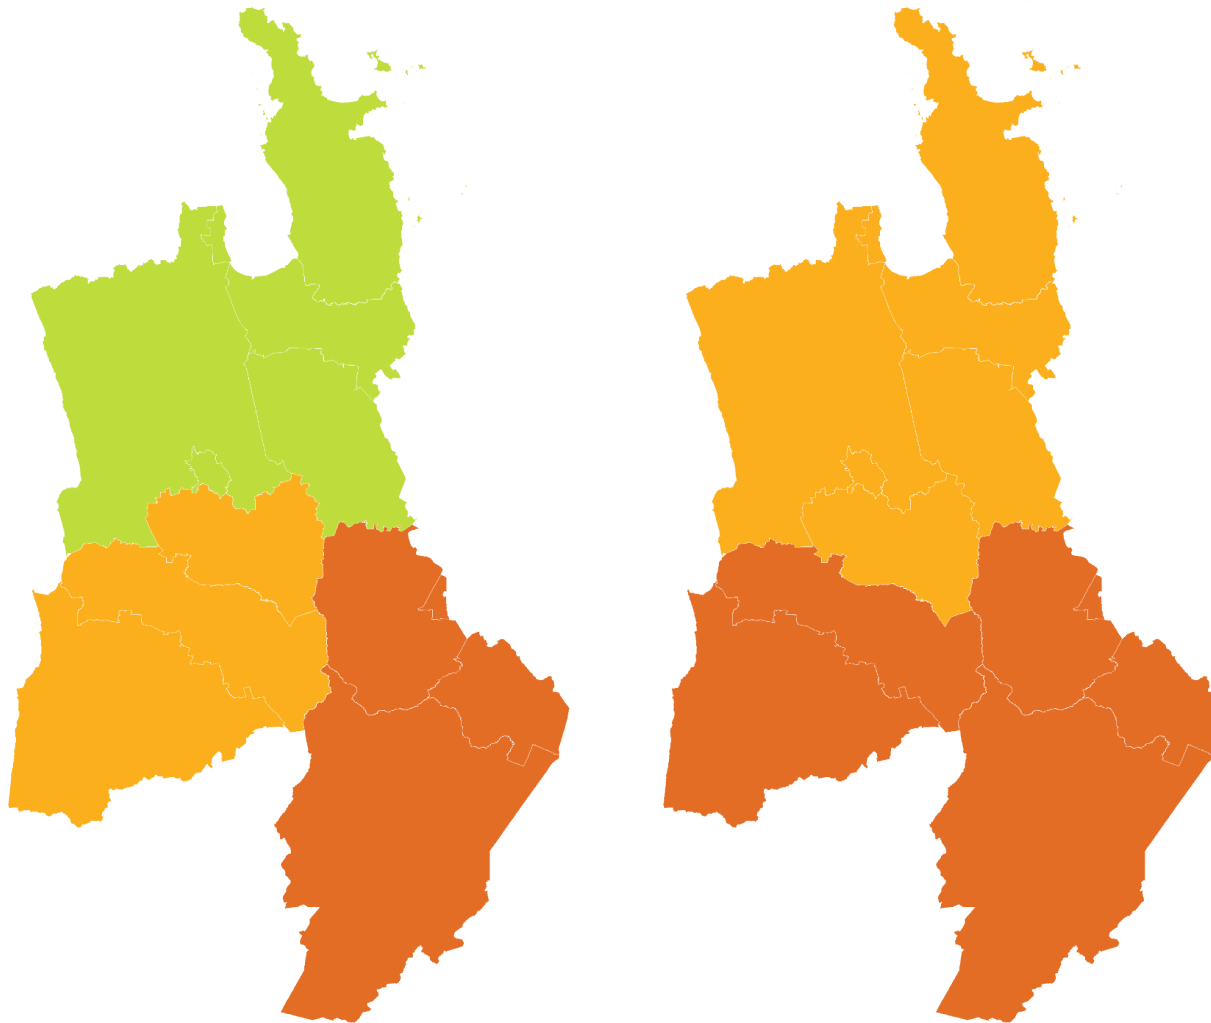

How have garden bird counts changed in this region?

Last 10 years
2013–23

SHALLOW DECLINE
REGIONALLY

SHALLOW DECLINE
NATIONALLY

Last 5 years
2018–23

RAPID DECLINE
REGIONALLY

MODERATE DECLINE
NATIONALLY

- Rapid increase
- Moderate increase
- Shallow increase
- No or little change
- Shallow decline
- Moderate decline
- Rapid decline

WAIKATO | Dunnock

How have garden bird counts changed in this region?

Last 10 years
2013–23

SHALLOW DECLINE
REGIONALLY

SHALLOW DECLINE
NATIONALLY

Last 5 years
2018–23

MODERATE DECLINE
REGIONALLY

SHALLOW DECLINE
NATIONALLY