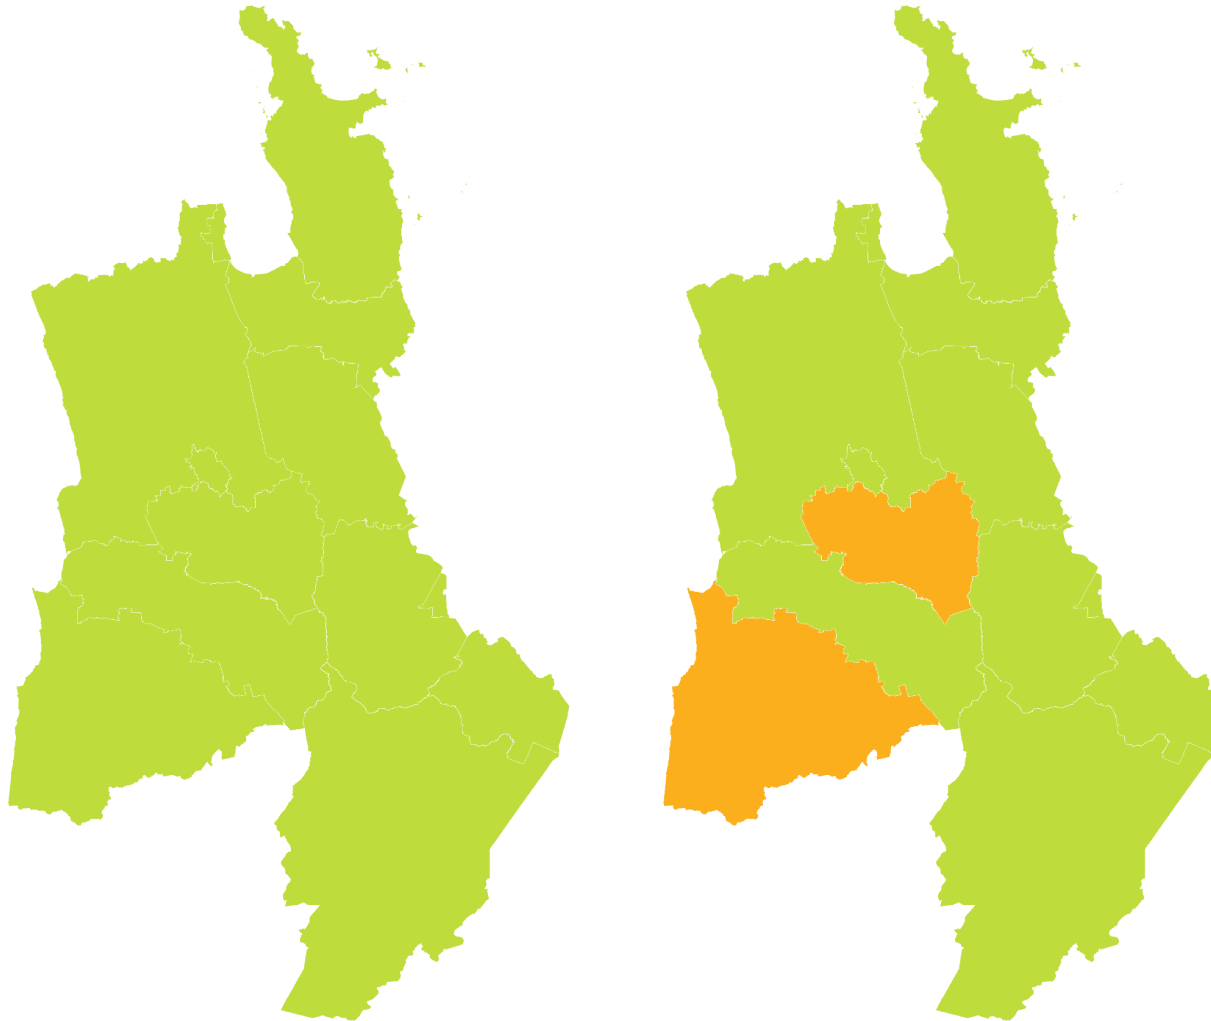

Last 5 years
2018–23

SHALLOW INCREASE
REGIONALLY

SHALLOW INCREASE
NATIONALLY

WAIKATO | Myna | Maina

How have garden bird counts changed in this region?

Last 10 years
2013–23

LITTLE OR NO CHANGE
REGIONALLY

LITTLE OR NO CHANGE
NATIONALLY