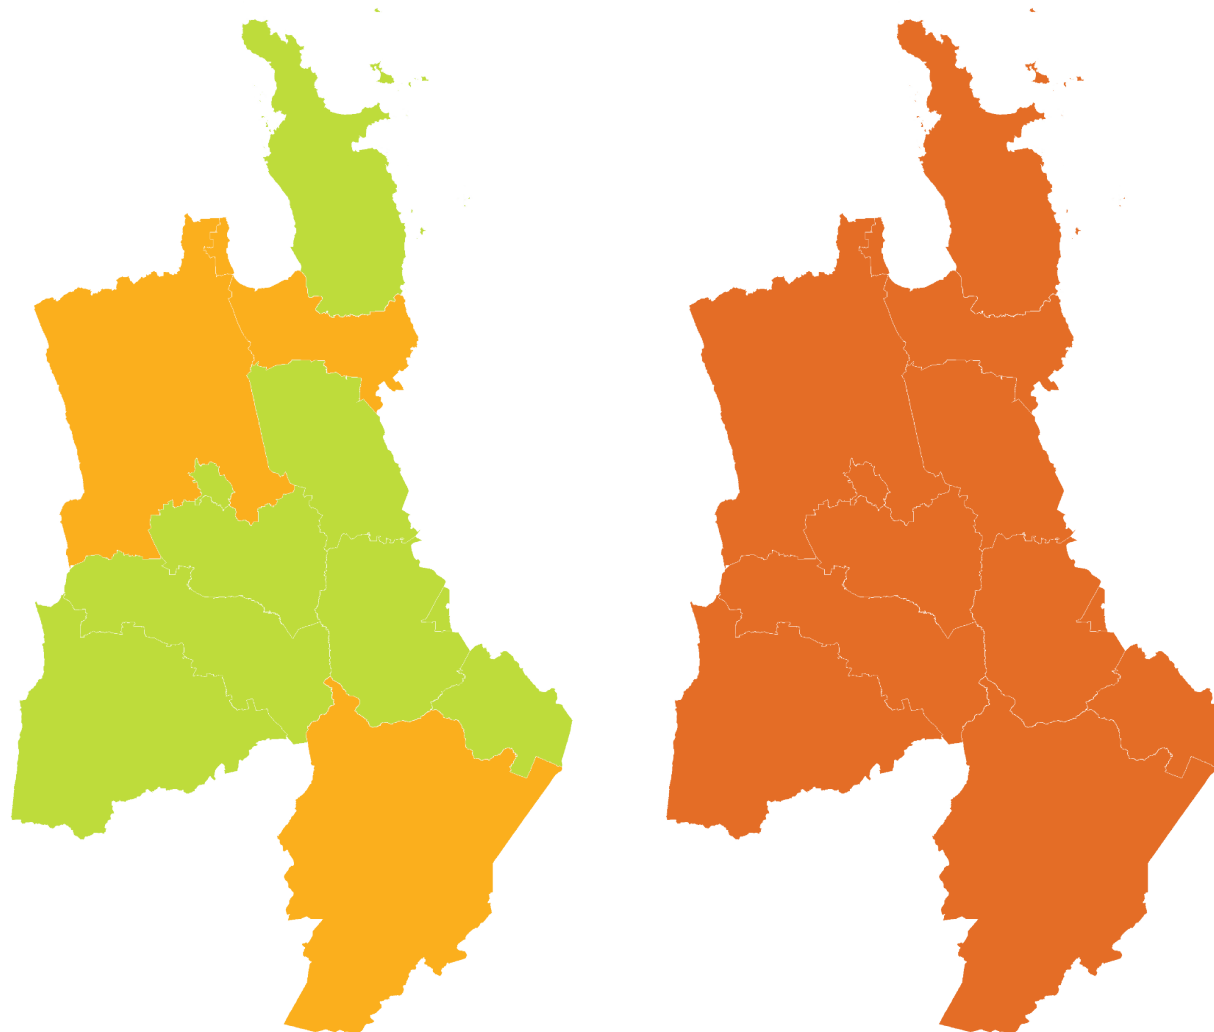

WAIKATO | House sparrow | Tiu

How have garden bird counts changed in this region?

Last 10 years
2013–23

LITTLE OR NO CHANGE
REGIONALLY

SHALLOW DECLINE
NATIONALLY

Last 5 years
2018–23

MODERATE DECLINE
REGIONALLY