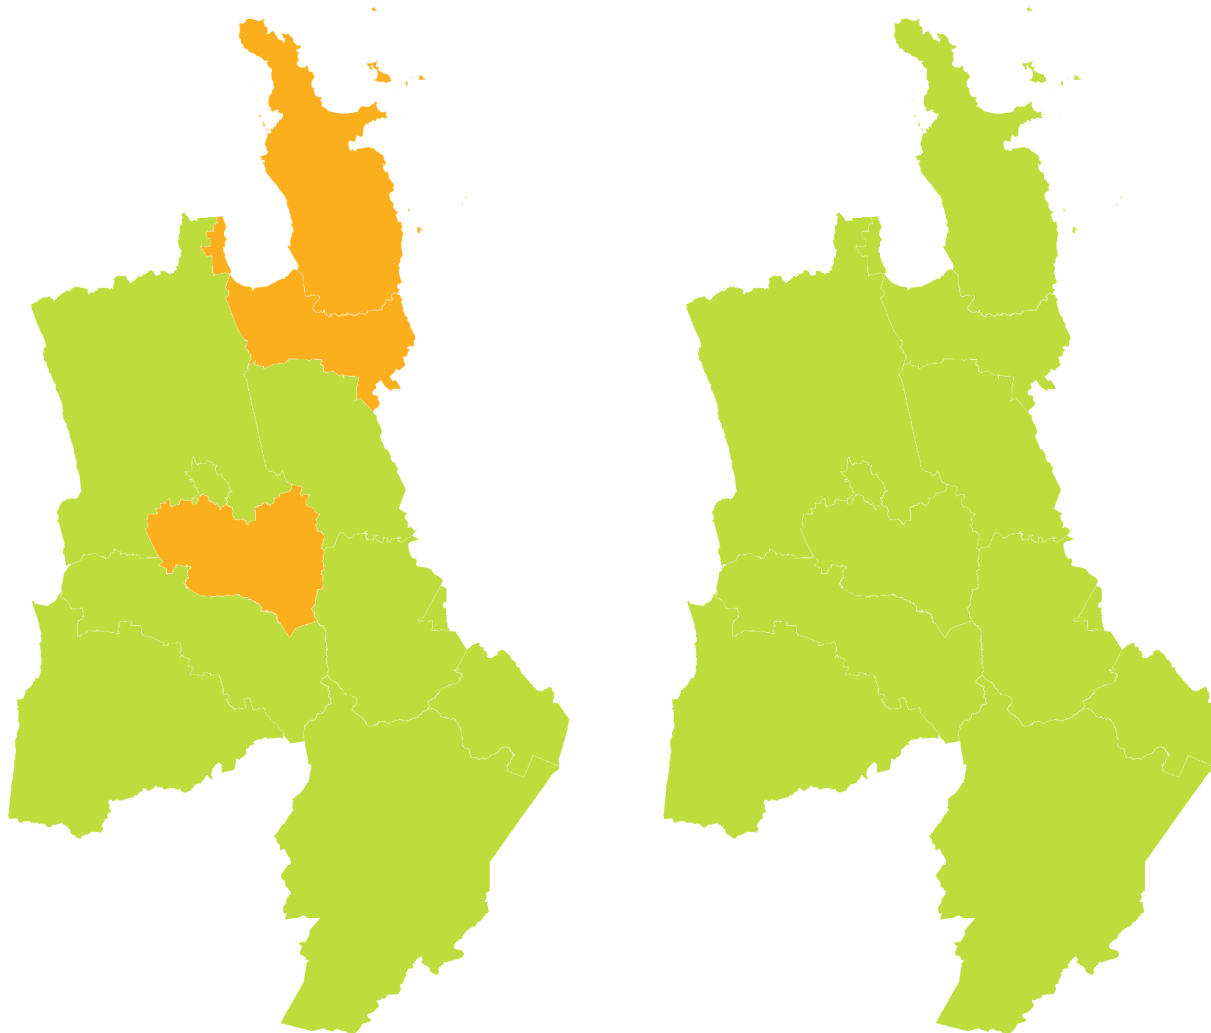

Last 10 years
2013–23

LITTLE OR NO CHANGE REGIONALLY

LITTLE OR NO CHANGE NATIONALLY