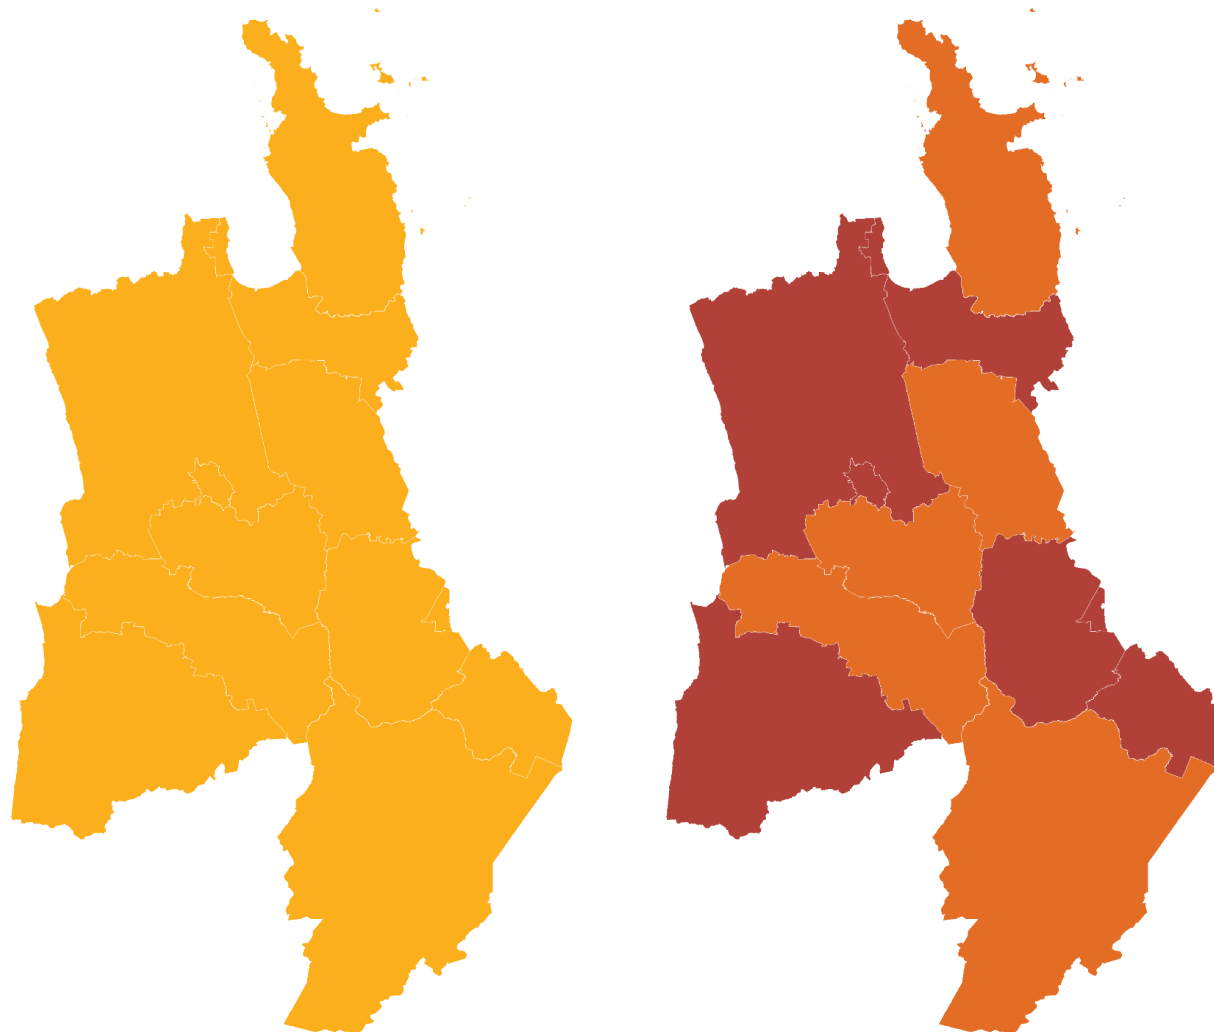

LITTLE OR NO CHANGE
REGIONALLY

LITTLE OR NO CHANGE
NATIONALLY

- Rapid increase
- Shallow decline
- Moderate increase
- Moderate decline
- Shallow increase
- Rapid decline
- No or little change

WAIKATO | Silvereye | Tauhou

How have garden bird counts changed in this region?

Last 10 years
2013–23

SHALLOW DECLINE
REGIONALLY

SHALLOW DECLINE
NATIONALLY

Last 5 years
2018–23

RAPID DECLINE
REGIONALLY

MODERATE DECLINE
NATIONALLY

- Rapid increase
- Moderate increase
- Shallow increase
- No or little change
- Shallow decline
- Moderate decline
- Rapid decline

WAIKATO | Dunnock

How have garden bird counts changed in this region?

Last 10 years
2013–23

SHALLOW DECLINE
REGIONALLY

SHALLOW DECLINE
NATIONALLY

Last 5 years
2018–23

MODERATE DECLINE
REGIONALLY

SHALLOW DECLINE
NATIONALLY