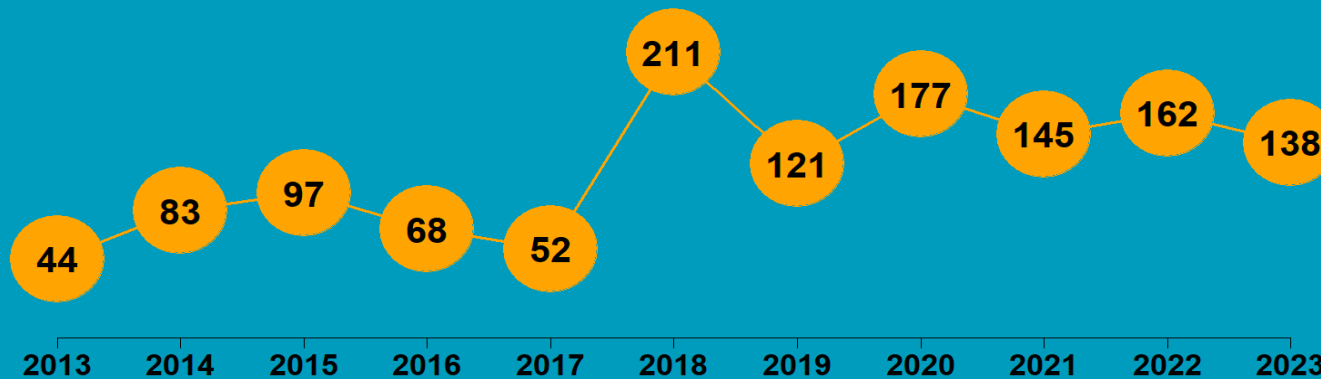

Summary report

TARANAKI REGION

2023

State of NZ Garden Birds

Te Āhua o ngā Manu o te Kāri i Aotearoa

NUMBER OF SURVEYED GARDENS

We have estimated how bird counts have changed over the last 10- and 5-year periods in different regions, districts, and neighbourhoods across New Zealand for 14 common garden visitors – five native and nine introduced birds.

Thanks to all our volunteer bird counters, 45,934 garden surveys have been completed nationwide since 2013. We use specialised statistical tools to account for variation in sampling effort between regions, districts, and suburbs over time. We also account for variation in bird counts depending on whether the surveyed gardens were in a rural or urban setting, and whether birds were fed or not. Finally, we correct for the actual number of gardens in each area.

We then classify these changes according to their direction and size (see diagram below) to help us identify changes of potential concern or interest.

How have bird counts changed?

Drawing attention to changes in counts that may be of concern or interest