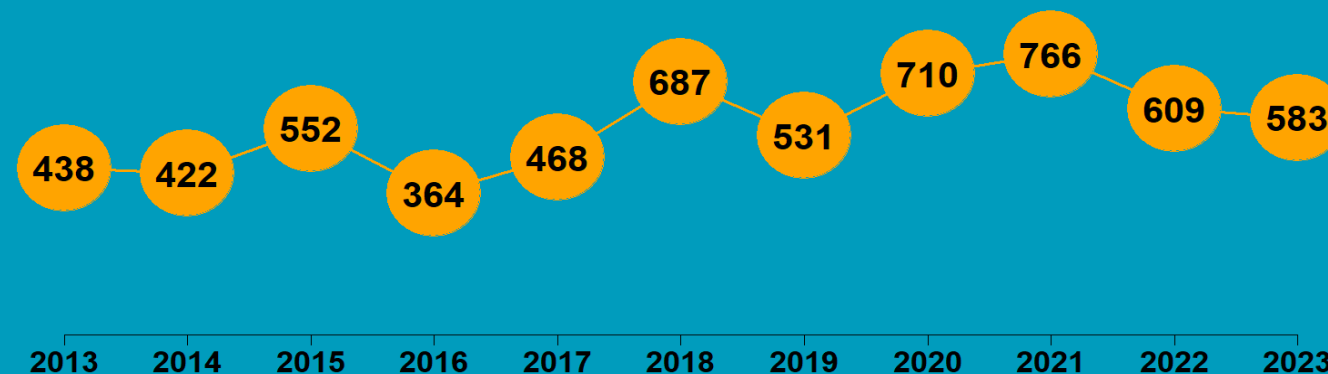

Summary report

OTAGO REGION

2023

State of NZ Garden Birds

Te Āhua o ngā Manu o te Kāri i Aotearoa

NUMBER OF SURVEYED GARDENS

We have estimated how bird counts have changed over the last 10- and 5-year periods in different regions, districts, and neighbourhoods across New Zealand for 14 common garden visitors – five native and nine introduced birds.

Thanks to all our volunteer bird counters, 45,934 garden surveys have been completed nationwide since 2013. We use specialised statistical tools to account for variation in sampling effort between regions, districts, and suburbs over time. We also account for variation in bird counts depending on whether the surveyed gardens were in a rural or urban setting, and whether birds were fed or not. Finally, we correct for the actual number of gardens in each area.

We then classify these changes according to their direction and size (see diagram below) to help us identify changes of potential concern or interest.

How have bird counts changed?

Drawing attention to changes in counts that may be of concern or interest