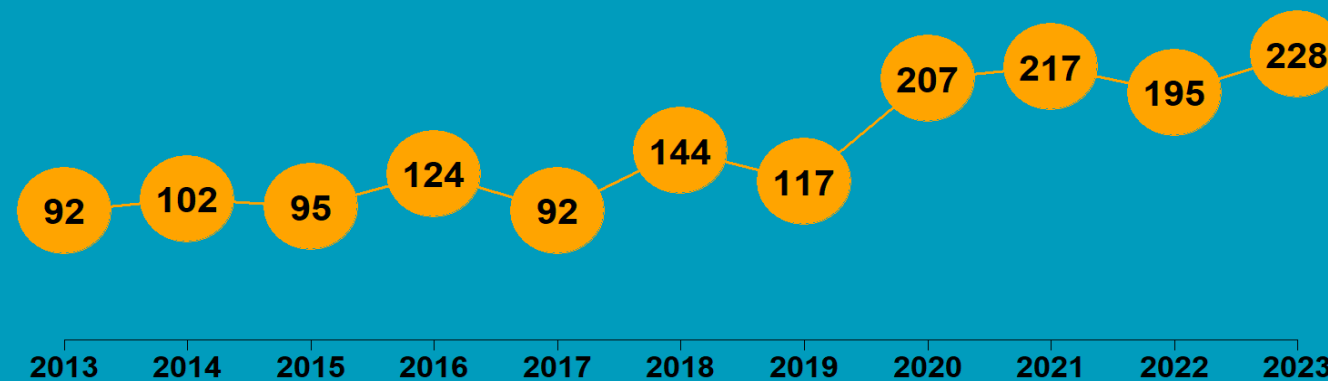

Summary report

NORTHLAND REGION

2023

State of NZ Garden Birds

Te Āhua o ngā Manu o te Kāri i Aotearoa

NUMBER OF SURVEYED GARDENS

We have estimated how bird counts have changed over the last 10- and 5-year periods in different regions, districts, and neighbourhoods across New Zealand for 14 common garden visitors – five native and nine introduced birds.

Thanks to all our volunteer bird counters, 45,934 garden surveys have been completed nationwide since 2013. We use specialised statistical tools to account for variation in sampling effort between regions, districts, and suburbs over time. We also account for variation in bird counts depending on whether the surveyed gardens were in a rural or urban setting, and whether birds were fed or not. Finally, we correct for the actual number of gardens in each area.

We then classify these changes according to their direction and size (see diagram below) to help us identify changes of potential concern or interest.

How have bird counts changed?

Drawing attention to changes in counts that may be of concern or interest