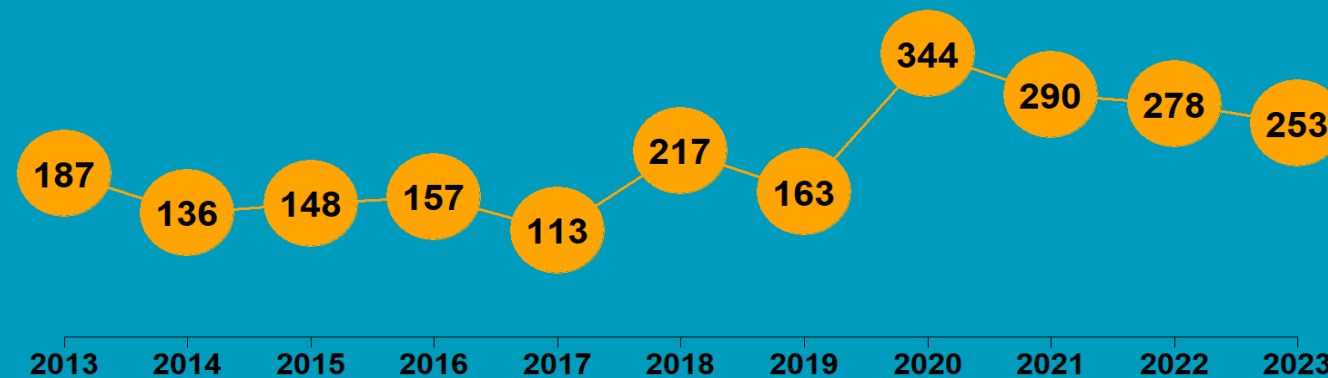

Summary report

MANAWATŪ-WHANGANUI REGION

2023

State of NZ Garden Birds

Te Āhua o ngā Manu o te Kāri i Aotearoa

NUMBER OF SURVEYED GARDENS

We have estimated how bird counts have changed over the last 10- and 5-year periods in different regions, districts, and neighbourhoods across New Zealand for 14 common garden visitors – five native and nine introduced birds.

Thanks to all our volunteer bird counters, 45,934 garden surveys have been completed nationwide since 2013. We use specialised statistical tools to account for variation in sampling effort between regions, districts, and suburbs over time. We also account for variation in bird counts depending on whether the surveyed gardens were in a rural or urban setting, and whether birds were fed or not. Finally, we correct for the actual number of gardens in each area.

We then classify these changes according to their direction and size (see diagram below) to help us identify changes of potential concern or interest.

How have bird counts changed?

Drawing attention to changes in counts that may be of concern or interest