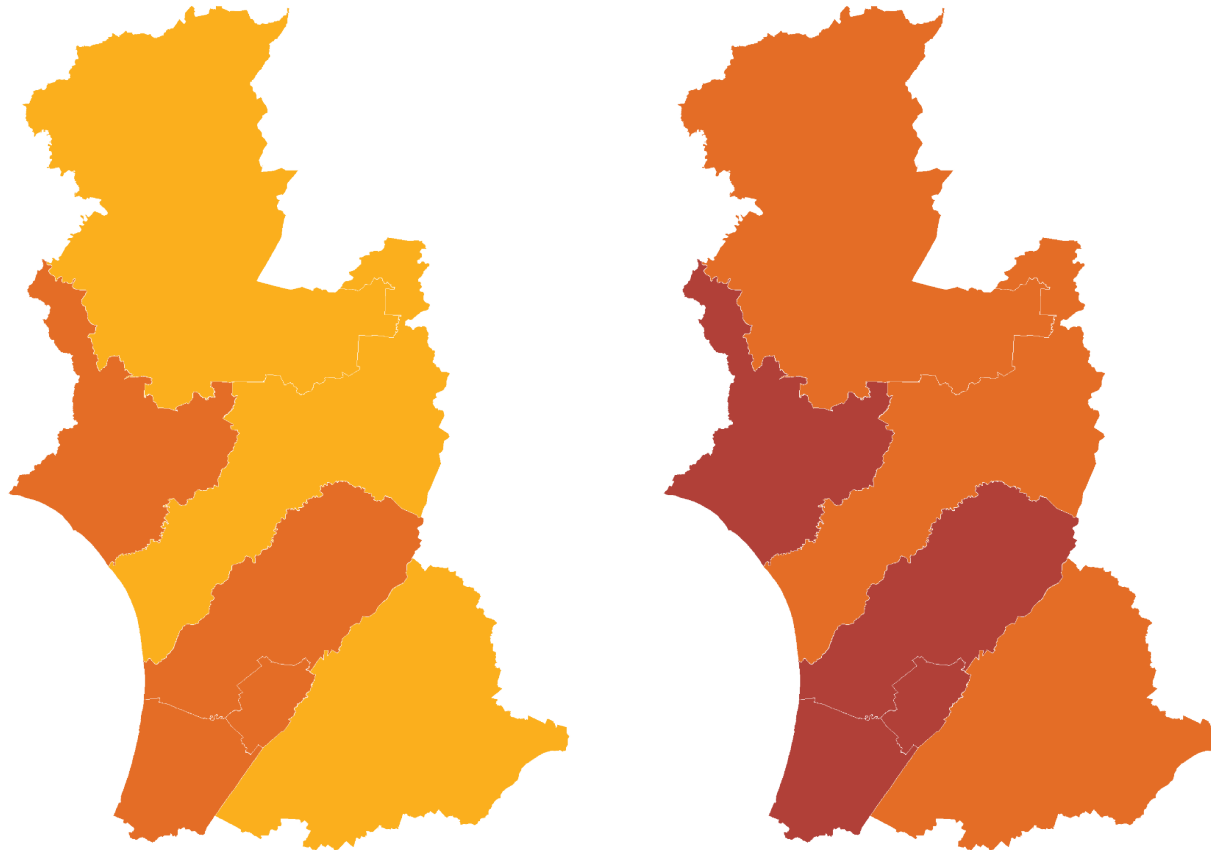

MANAWATŪ-WHANGANUI | Chaffinch | Pahirini

How have garden bird counts changed in this region?

Last 10 years
2013–23

**MANAWATŪ-WHANGANUI
REGIONALLY**

**SHALLOW DECLINE
NATIONALLY**

Last 5 years
2018–23

**RAPID DECLINE
REGIONALLY**