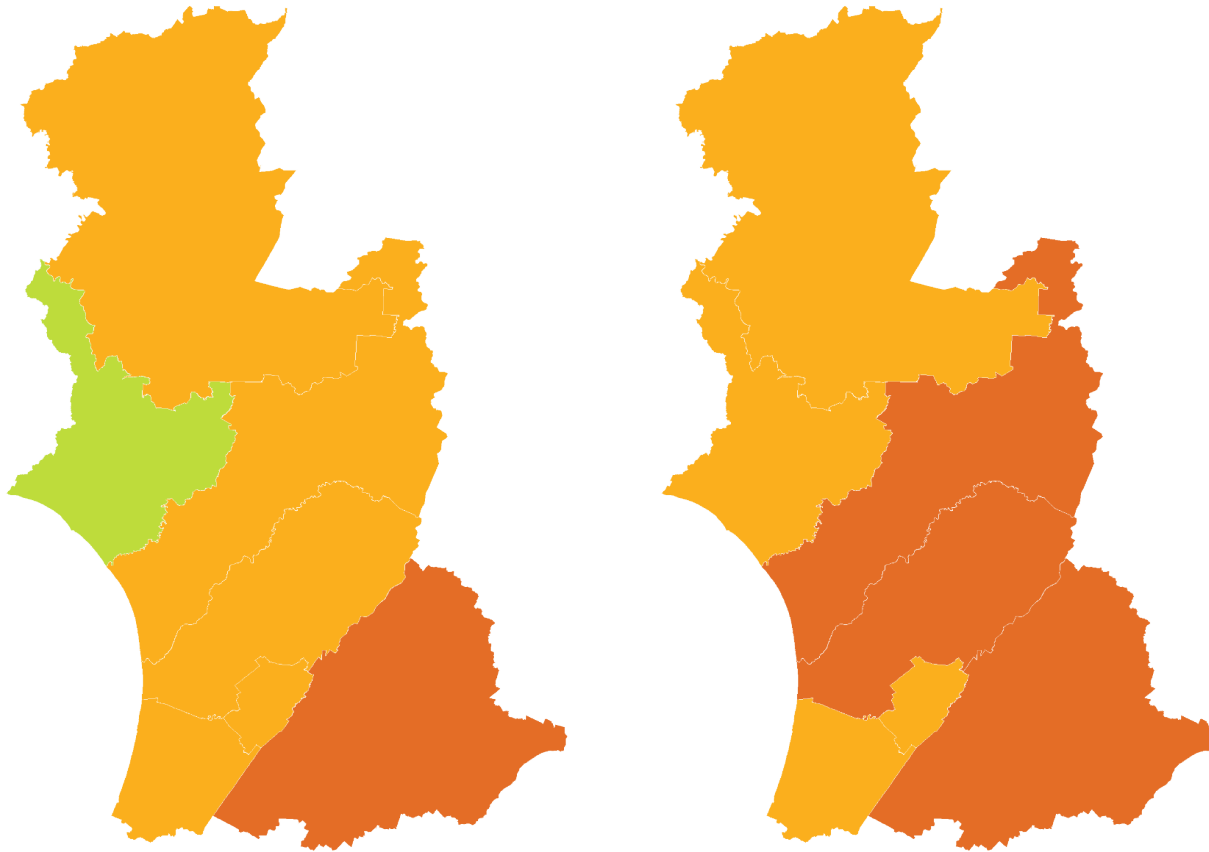

MANAWATŪ-WHANGANUI | Dunnock

How have garden bird counts changed in this region?

Last 10 years
2013–23

MANAWATŪ-WHANGANUI
REGIONALLY

SHALLOW DECLINE
NATIONALLY

Last 5 years
2018–23

SHALLOW DECLINE
REGIONALLY