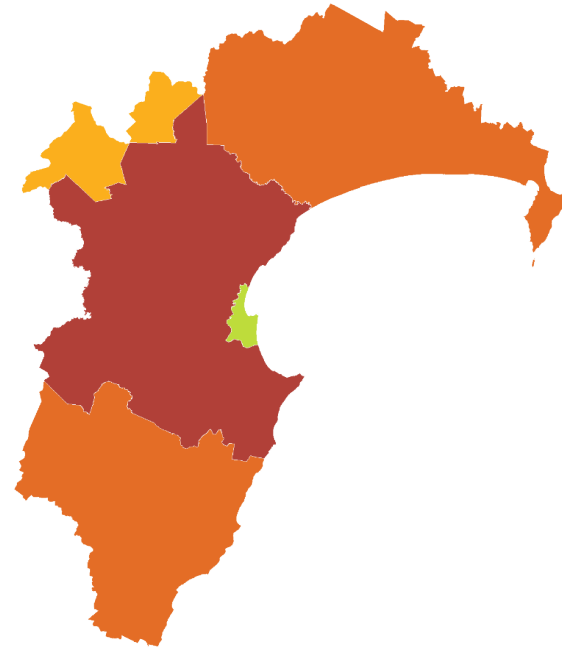

# HAWKE'S BAY | Greenfinch

How have garden bird counts changed in this region?

Last 10 years  
2013–23

SHALLOW INCREASE  
REGIONALLY

SHALLOW INCREASE  
NATIONALLY

Last 5 years  
2018–23

MODERATE DECLINE  
REGIONALLY