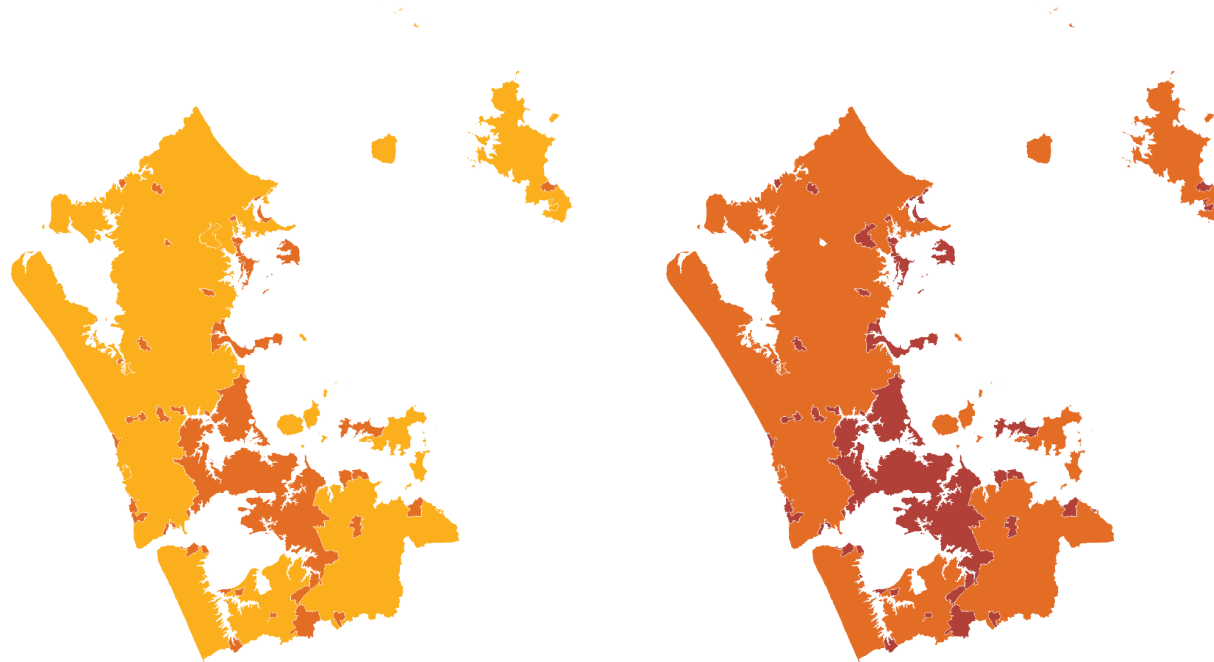

AUCKLAND | House sparrow | Tiu

How have garden bird counts changed in this region?

Last 10 years
2013–23

SHALLOW DECLINE
REGIONALLY

SHALLOW DECLINE
NATIONALLY

Last 5 years
2018–23

MODERATE DECLINE
REGIONALLY

MODERATE DECLINE
NATIONALLY

AUCKLAND | Chaffinch | Pahirini

How have garden bird counts changed in this region?

Last 10 years
2013–23

**MODERATE DECLINE
REGIONALLY**

**SHALLOW DECLINE
NATIONALLY**

Last 5 years
2018–23

**RAPID DECLINE
REGIONALLY**

**RAPID DECLINE
NATIONALLY**

New Zealand
**GARDEN
BIRD
SURVEY**

2024
29 June to 7 July

Visit our webpage to learn more:

<https://gardenbirdsurvey.nz/>

This report should be cited as: Hayman E, Brandt AJ, MacLeod CJ, Howard S, Diprose G, Gormley AM, Spurr EB. 2024.
State of NZ Garden Birds 2023 | Te Āhua o ngā Manu o te Kāri i Aotearoa.
Manaaki Whenua – Landcare Research, Lincoln. ISSN 2744-5267.