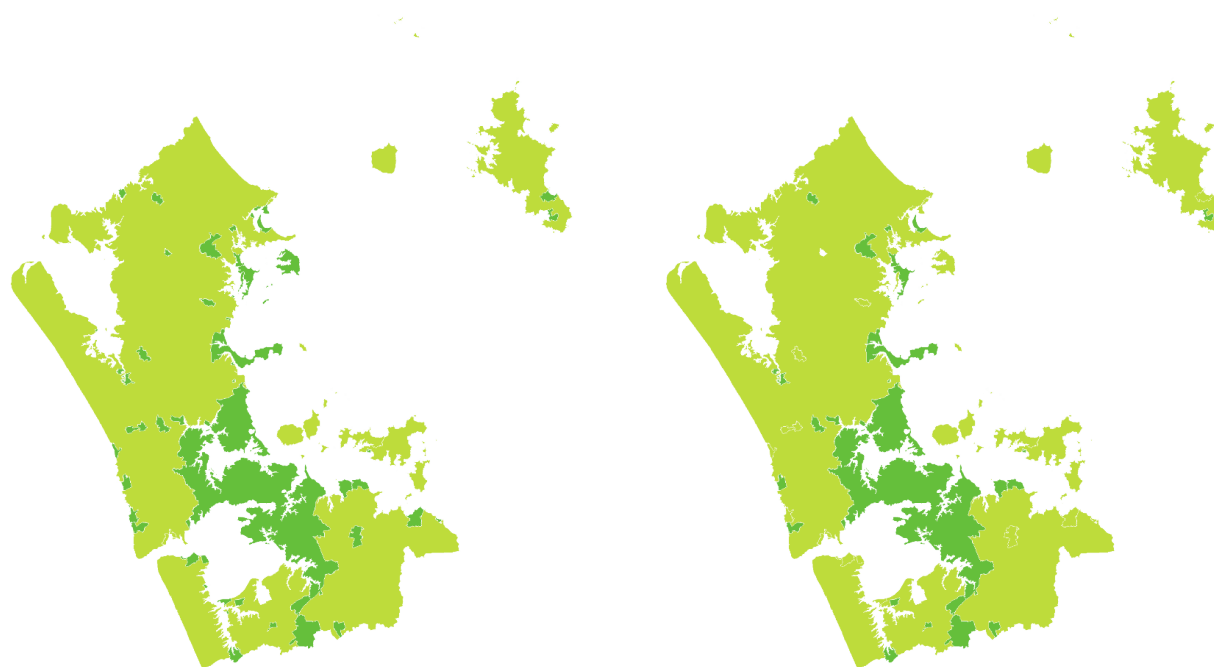

We then classify these changes according to their direction and size (see diagram below) to help us identify changes of potential concern or interest.

How have bird counts changed?

Drawing attention to changes in counts that may be of concern or interest

AUCKLAND | Fantail | Pīwakawaka

How have garden bird counts changed in this region?

Last 10 years
2013–23

SHALLOW INCREASE
REGIONALLY

SHALLOW INCREASE
NATIONALLY

Last 5 years
2018–23

SHALLOW INCREASE
REGIONALLY

SHALLOW INCREASE
NATIONALLY

- | | |
|-----------------------|--------------------|
| ■ Rapid increase | ■ Shallow decline |
| ■ Moderate increase | ■ Moderate decline |
| ■ Shallow increase | ■ Rapid decline |
| ■ No or little change | |