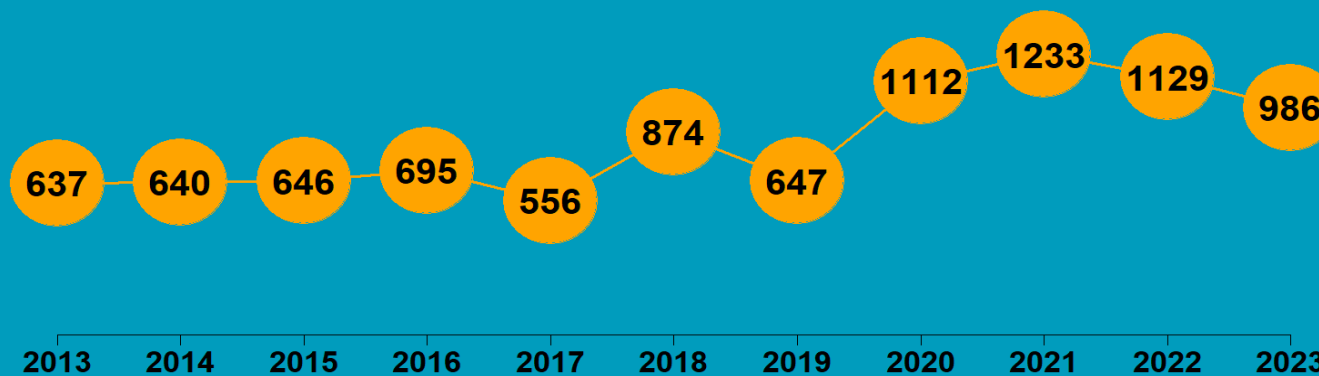

Summary report

AUCKLAND REGION

2023

State of NZ Garden Birds

Te Āhua o ngā Manu o te Kāri i Aotearoa

NUMBER OF SURVEYED GARDENS

We have estimated how bird counts have changed over the last 10- and 5-year periods in different regions, districts, and neighbourhoods across New Zealand for 14 common garden visitors – five native and nine introduced birds.

Thanks to all our volunteer bird counters, 45,934 garden surveys have been completed nationwide since 2013. We use specialised statistical tools to account for variation in sampling effort between regions, districts, and suburbs over time. We also account for variation in bird counts depending on whether the surveyed gardens were in a rural or urban setting, and whether birds were fed or not. Finally, we correct for the actual number of gardens in each area.

We then classify these changes according to their direction and size (see diagram below) to help us identify changes of potential concern or interest.

How have bird counts changed?

Drawing attention to changes in counts that may be of concern or interest