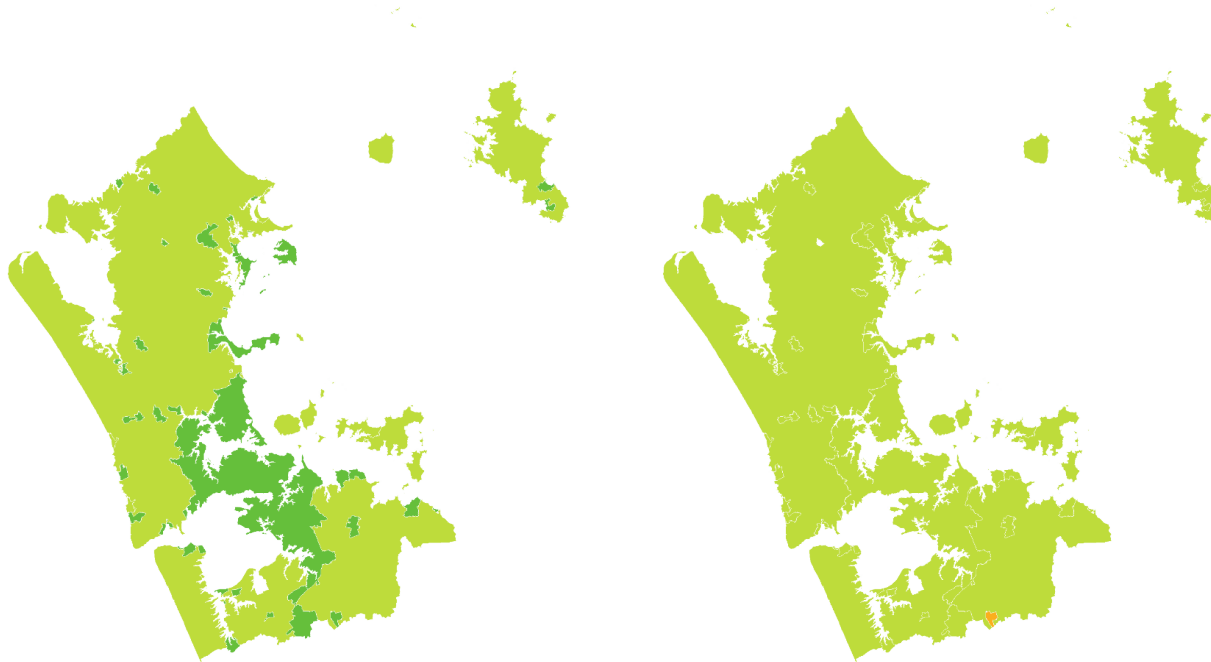

AUCKLAND | Tūī | Kōkō

How have garden bird counts changed in this region?

Last 10 years
2013–23

SHALLOW INCREASE
REGIONALLY

SHALLOW INCREASE
NATIONALLY

Last 5 years
2018–23

LITTLE OR NO CHANGE
REGIONALLY

LITTLE OR NO CHANGE
NATIONALLY

AUCKLAND | Blackbird | Manu pango

How have garden bird counts changed in this region?

Last 10 years
2013–23

SHALLOW INCREASE
REGIONALLY

SHALLOW INCREASE
NATIONALLY

Last 5 years
2018–23

LITTLE OR NO CHANGE
REGIONALLY