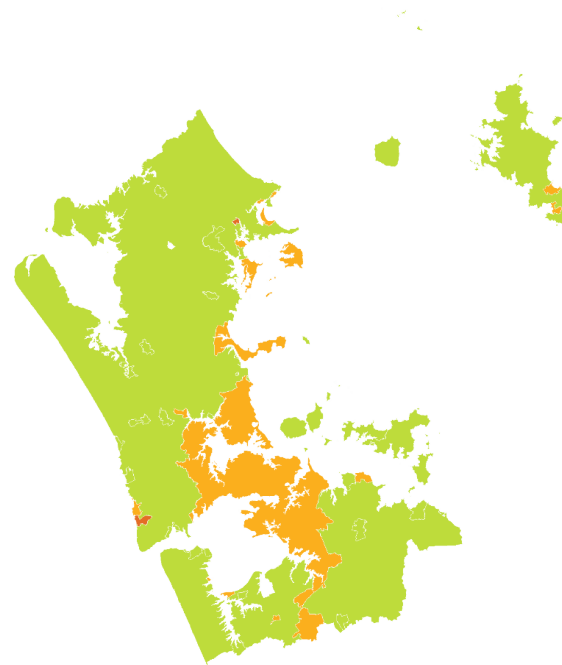

LITTLE OR NO CHANGE
NATIONALLY

- | | |
|-----------------------|--------------------|
| ■ Rapid increase | ■ Shallow decline |
| ■ Moderate increase | ■ Moderate decline |
| ■ Shallow increase | ■ Rapid decline |
| ■ No or little change | |

AUCKLAND | Myna | Maina

How have garden bird counts changed in this region?

Last 10 years
2013–23

LITTLE OR NO CHANGE
REGIONALLY

LITTLE OR NO CHANGE
NATIONALLY

Last 5 years
2018–23

LITTLE OR NO CHANGE
REGIONALLY

LITTLE OR NO CHANGE
NATIONALLY

AUCKLAND | Song thrush

How have garden bird counts changed in this region?

Last 10 years
2013–23

LITTLE OR NO CHANGE
REGIONALLY

LITTLE OR NO CHANGE
NATIONALLY

Last 5 years
2018–23