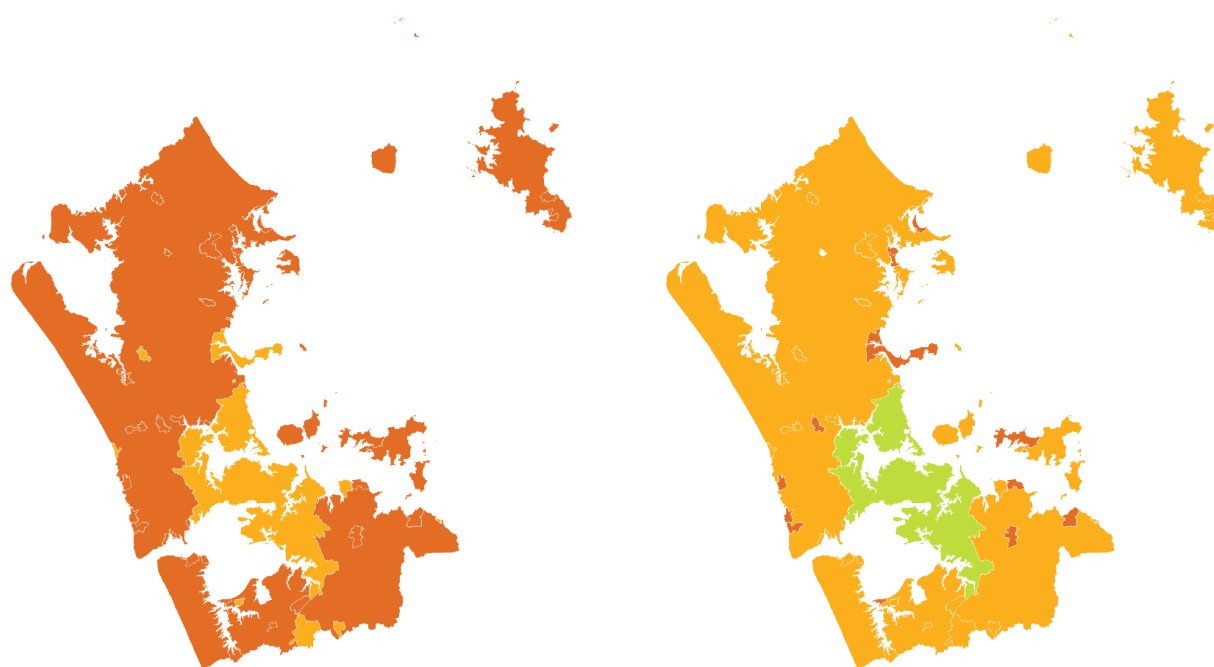

Last 10 years
2013–23

SHALLOW DECLINE
REGIONALLY

LITTLE OR NO CHANGE
NATIONALLY

Last 5 years
2018–23

MODERATE DECLINE
REGIONALLY

LITTLE OR NO CHANGE
NATIONALLY

AUCKLAND | Goldfinch

How have garden bird counts changed in this region?

Last 10 years
2013–23

SHALLOW DECLINE REGIONALLY

SHALLOW DECLINE NATIONALLY

Last 5 years
2018–23

RAPID DECLINE REGIONALLY

RAPID DECLINE NATIONALLY

AUCKLAND | Starling | Tāringi

How have garden bird counts changed in this region?

Last 10 years
2013–23

SHALLOW DECLINE
REGIONALLY

SHALLOW DECLINE
NATIONALLY

Last 5 years
2018–23

SHALLOW DECLINE
REGIONALLY

LITTLE OR NO CHANGE
NATIONALLY

- Rapid increase
- Moderate increase
- Shallow increase
- No or little change
- Shallow decline
- Moderate decline
- Rapid decline

AUCKLAND | House sparrow | Tiu

How have garden bird counts changed in this region?

Last 10 years
2013–23

SHALLOW DECLINE
REGIONALLY

SHALLOW DECLINE
NATIONALLY

Last 5 years
2018–23

MODERATE DECLINE
REGIONALLY