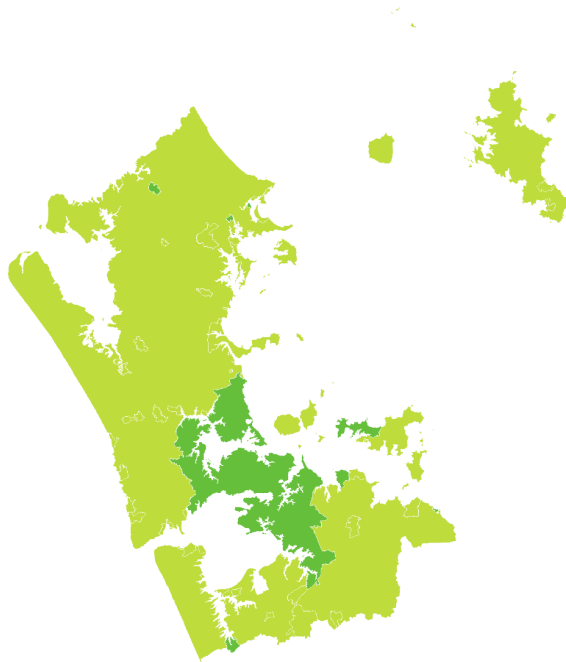

AUCKLAND | Tūī | Kōkō

How have garden bird counts changed in this region?

Last 10 years
2013–23

SHALLOW INCREASE
REGIONALLY

SHALLOW INCREASE
NATIONALLY

Last 5 years
2018–23

LITTLE OR NO CHANGE
REGIONALLY

LITTLE OR NO CHANGE
NATIONALLY

AUCKLAND | Blackbird | Manu pango

How have garden bird counts changed in this region?

Last 10 years
2013–23

SHALLOW INCREASE
REGIONALLY

SHALLOW INCREASE
NATIONALLY

Last 5 years
2018–23

LITTLE OR NO CHANGE
REGIONALLY

LITTLE OR NO CHANGE
NATIONALLY

- | | |
|-----------------------|--------------------|
| ■ Rapid increase | ■ Shallow decline |
| ■ Moderate increase | ■ Moderate decline |
| ■ Shallow increase | ■ Rapid decline |
| ■ No or little change | |