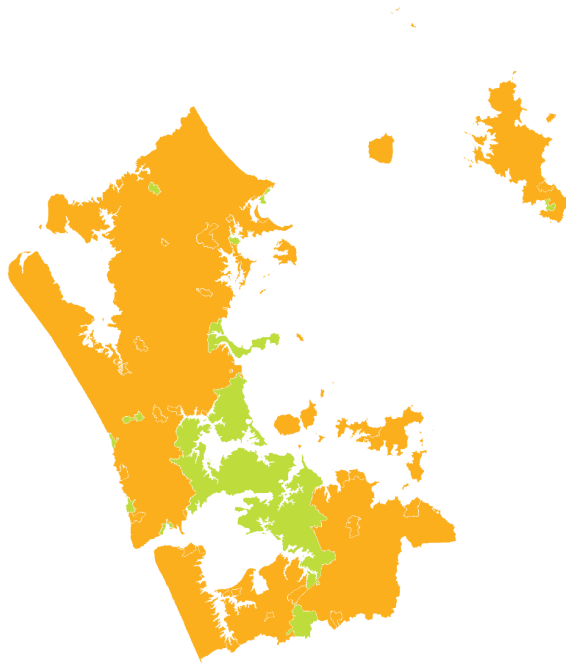

AUCKLAND | Silvereye | Tauhou

How have garden bird counts changed in this region?

Last 10 years
2013–23

LITTLE OR NO CHANGE
REGIONALLY

SHALLOW DECLINE
NATIONALLY

Last 5 years
2018–23

MODERATE DECLINE
REGIONALLY

MODERATE DECLINE
NATIONALLY

- Rapid increase
- Moderate increase
- Shallow increase
- No or little change
- Shallow decline
- Moderate decline
- Rapid decline

AUCKLAND | Bellbird | Korimako

How have garden bird counts changed in this region?