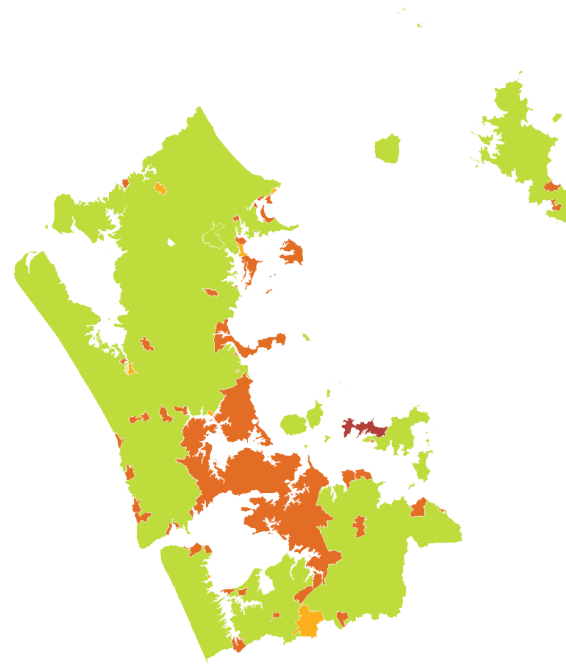

AUCKLAND | Kererū | Kererū

How have garden bird counts changed in this region?

Last 10 years
2013–23

Last 5 years
2018–23

- | | |
|-----------------------|--------------------|
| ■ Rapid increase | ■ Shallow decline |
| ■ Moderate increase | ■ Moderate decline |
| ■ Shallow increase | ■ Rapid decline |
| ■ No or little change | |

AUCKLAND | Greenfinch

How have garden bird counts changed in this region?

Last 10 years
2013–23

SHALLOW INCREASE
REGIONALLY

SHALLOW INCREASE
NATIONALLY

Last 5 years
2018–23

MODERATE DECLINE
REGIONALLY

SHALLOW DECLINE
NATIONALLY

AUCKLAND | Tūī | Kōkō

How have garden bird counts changed in this region?

Last 10 years
2013–23

SHALLOW INCREASE
REGIONALLY

SHALLOW INCREASE
NATIONALLY

Last 5 years
2018–23

LITTLE OR NO CHANGE
REGIONALLY

LITTLE OR NO CHANGE
NATIONALLY