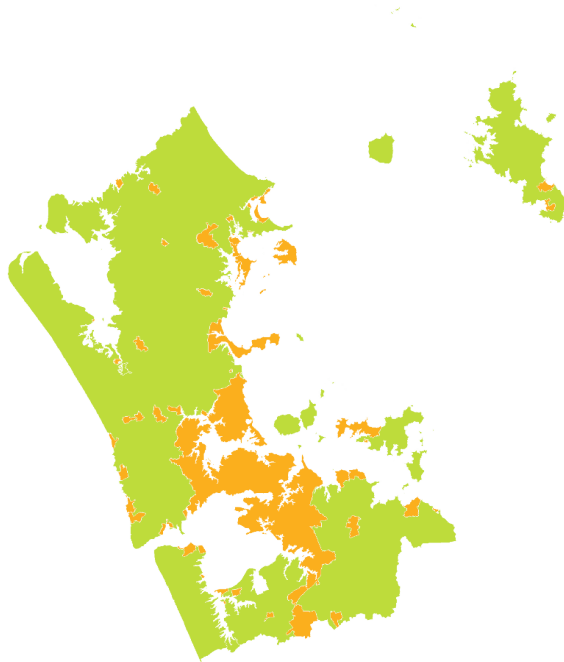

AUCKLAND | Silvereye | Tauhou

How have garden bird counts changed in this region?

Last 10 years
2013–23

LITTLE OR NO CHANGE
REGIONALLY

SHALLOW DECLINE
NATIONALLY

Last 5 years
2018–23

MODERATE DECLINE
REGIONALLY

MODERATE DECLINE
NATIONALLY

- Rapid increase
- Moderate increase
- Shallow increase
- No or little change
- Shallow decline
- Moderate decline
- Rapid decline

AUCKLAND | Bellbird | Korimako

How have garden bird counts changed in this region?

Last 10 years
2013–23

SHALLOW DECLINE
REGIONALLY

LITTLE OR NO CHANGE
NATIONALLY

Last 5 years
2018–23

MODERATE DECLINE
REGIONALLY

LITTLE OR NO CHANGE
NATIONALLY

AUCKLAND | Goldfinch

How have garden bird counts changed in this region?

Last 10 years
2013–23

SHALLOW DECLINE REGIONALLY

SHALLOW DECLINE NATIONALLY

Last 5 years
2018–23

RAPID DECLINE REGIONALLY

RAPID DECLINE NATIONALLY

AUCKLAND | Starling | Tāringi

How have garden bird counts changed in this region?