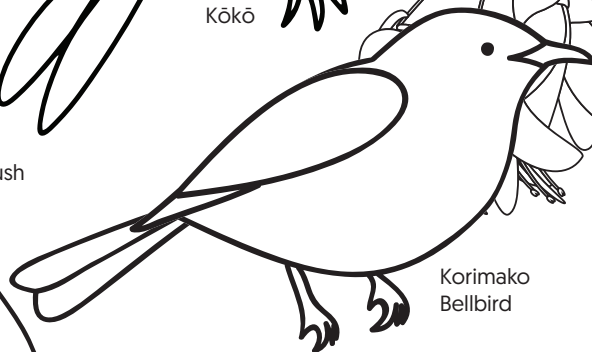

NAME: _____

AGE: _____

Tūi
Kōkō