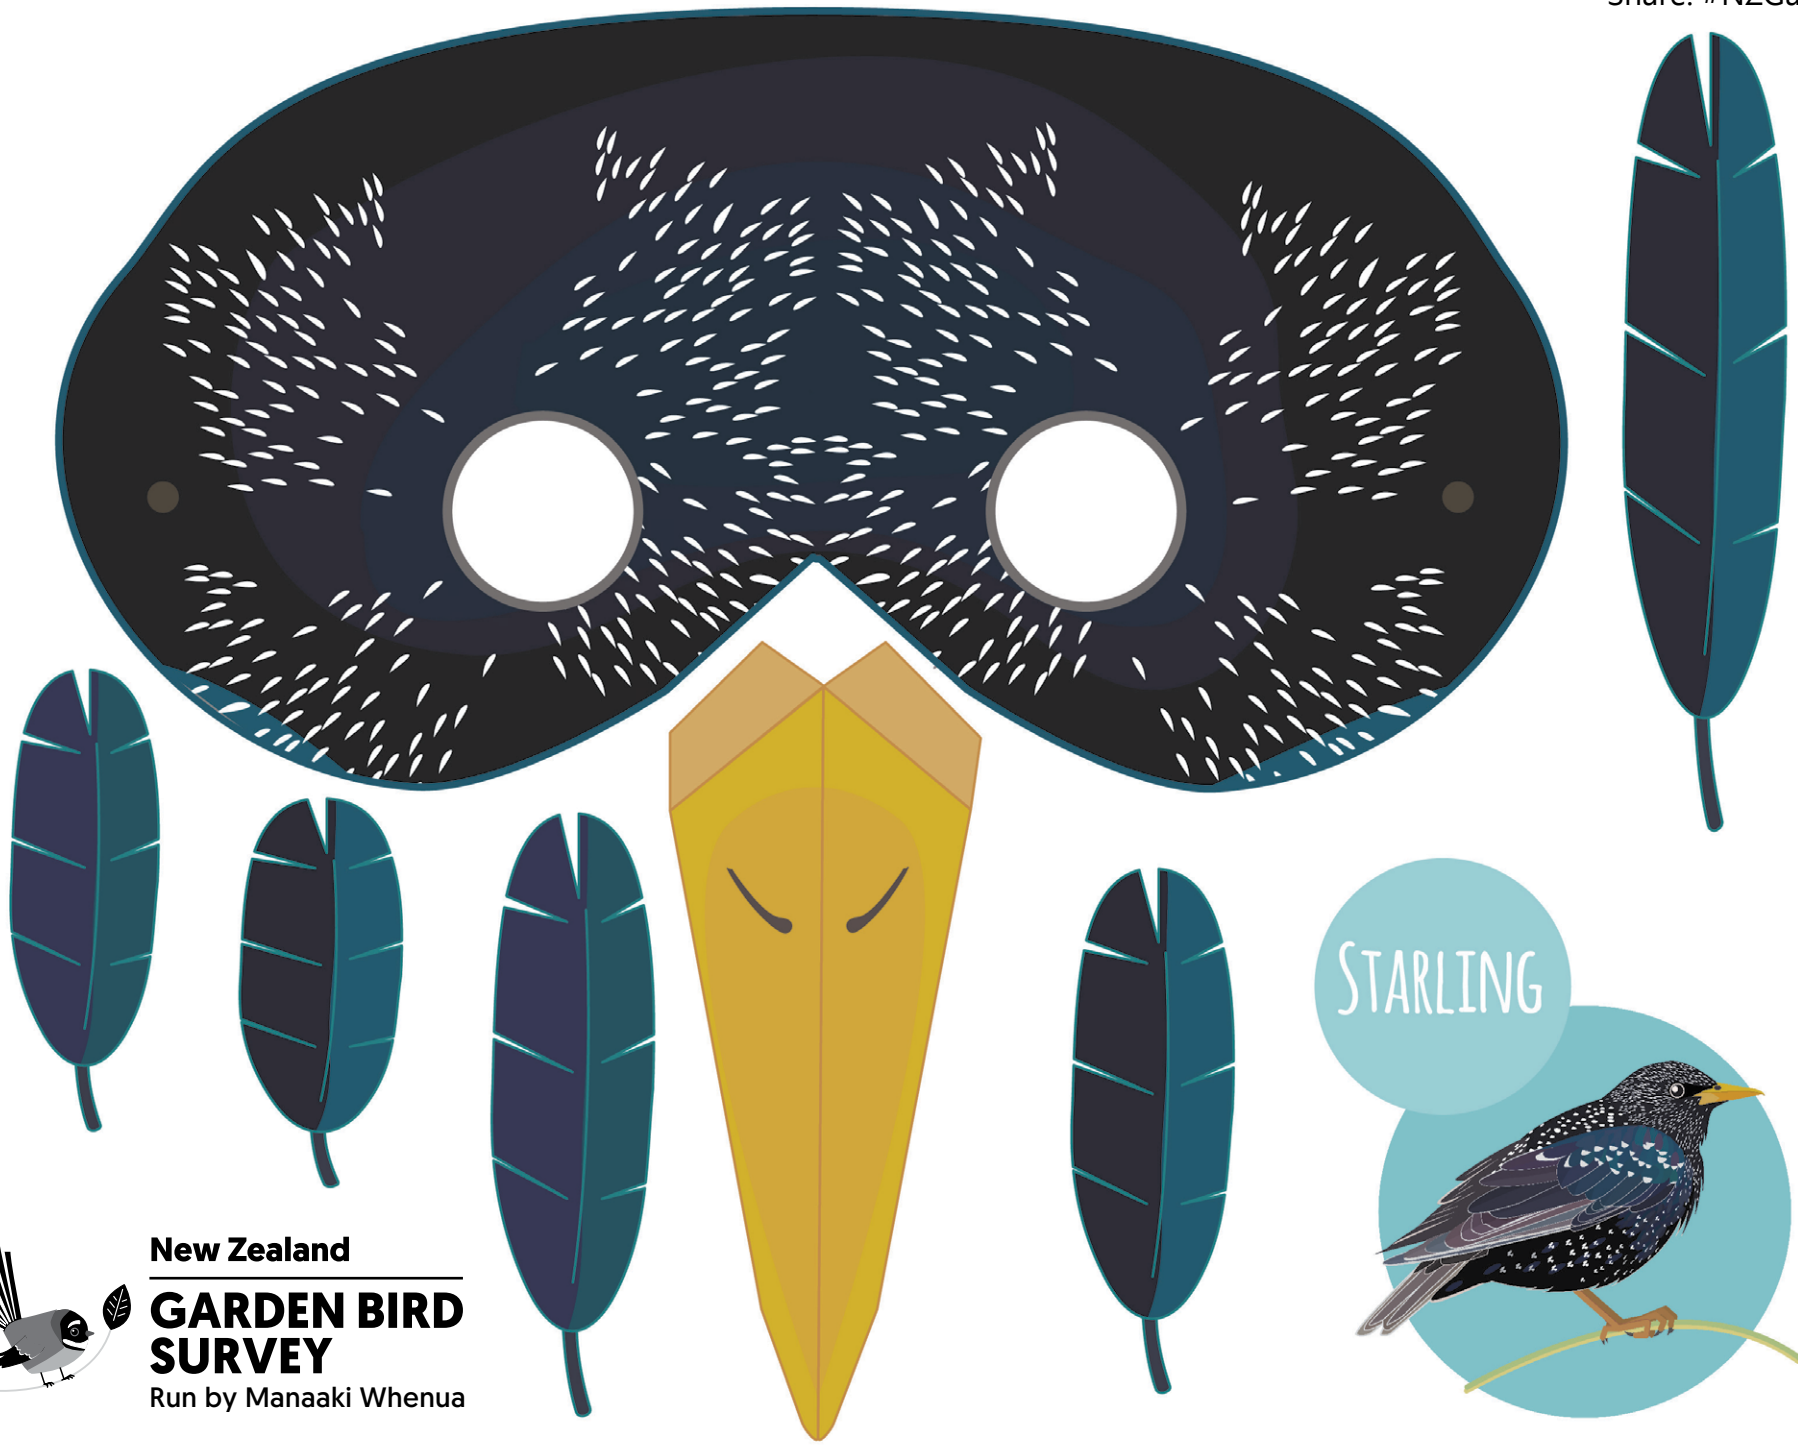

New Zealand
**GARDEN BIRD
SURVEY**
Run by Manaaki Whenua

Manaaki
Whenua
Landcare
Research

Designed by Fabiola Cristina Rodriguez Estrada

New Zealand
**GARDEN BIRD
SURVEY**
Run by Manaaki Whenua

Manaaki
Whenua
Landcare
Research

Designed by Fabiola Cristina Rodriguez Estrada

New Zealand
**GARDEN BIRD
 SURVEY**
 Run by Manaaki Whenua

Manaaki
 Whenua
 Landcare
 Research

Designed by Fabiola Cristina Rodríguez Estrada

New Zealand
GARDEN BIRD SURVEY
 Run by Manaaki Whenua

Designed by Fabiola Cristina Rodríguez Estrada

New Zealand
GARDEN BIRD SURVEY
 Run by Manaaki Whenua

Manaaki Whenua
 Landcare Research

Designed by Fabiola Cristina Rodriguez Estrada

New Zealand
GARDEN BIRD SURVEY
 Run by Manaaki Whenua