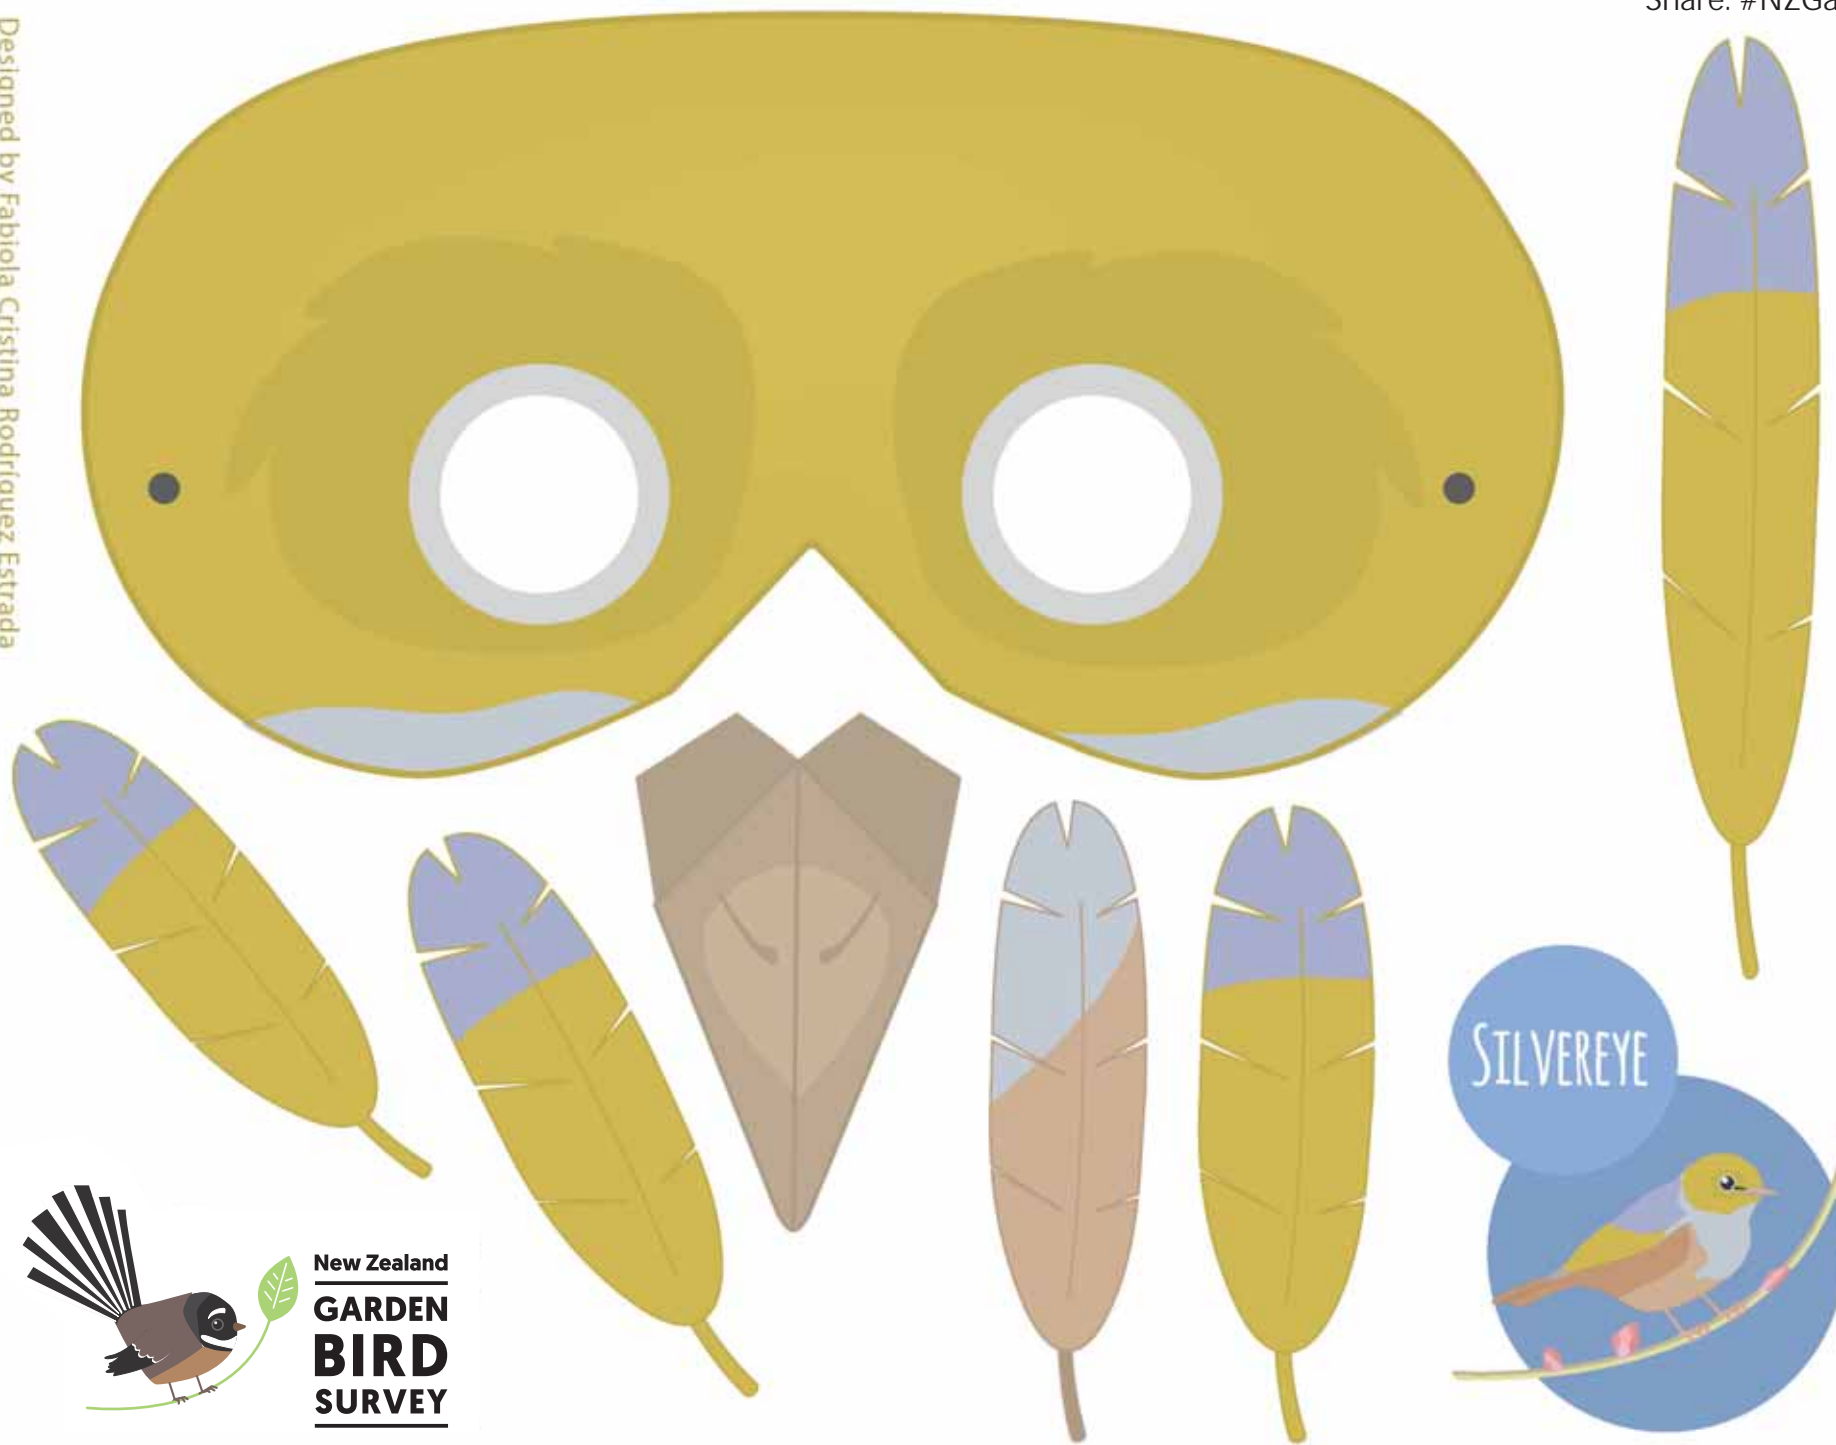

Designed by Fabiola Cristina Rodriguez Estrada

New Zealand
**GARDEN
BIRD
SURVEY**