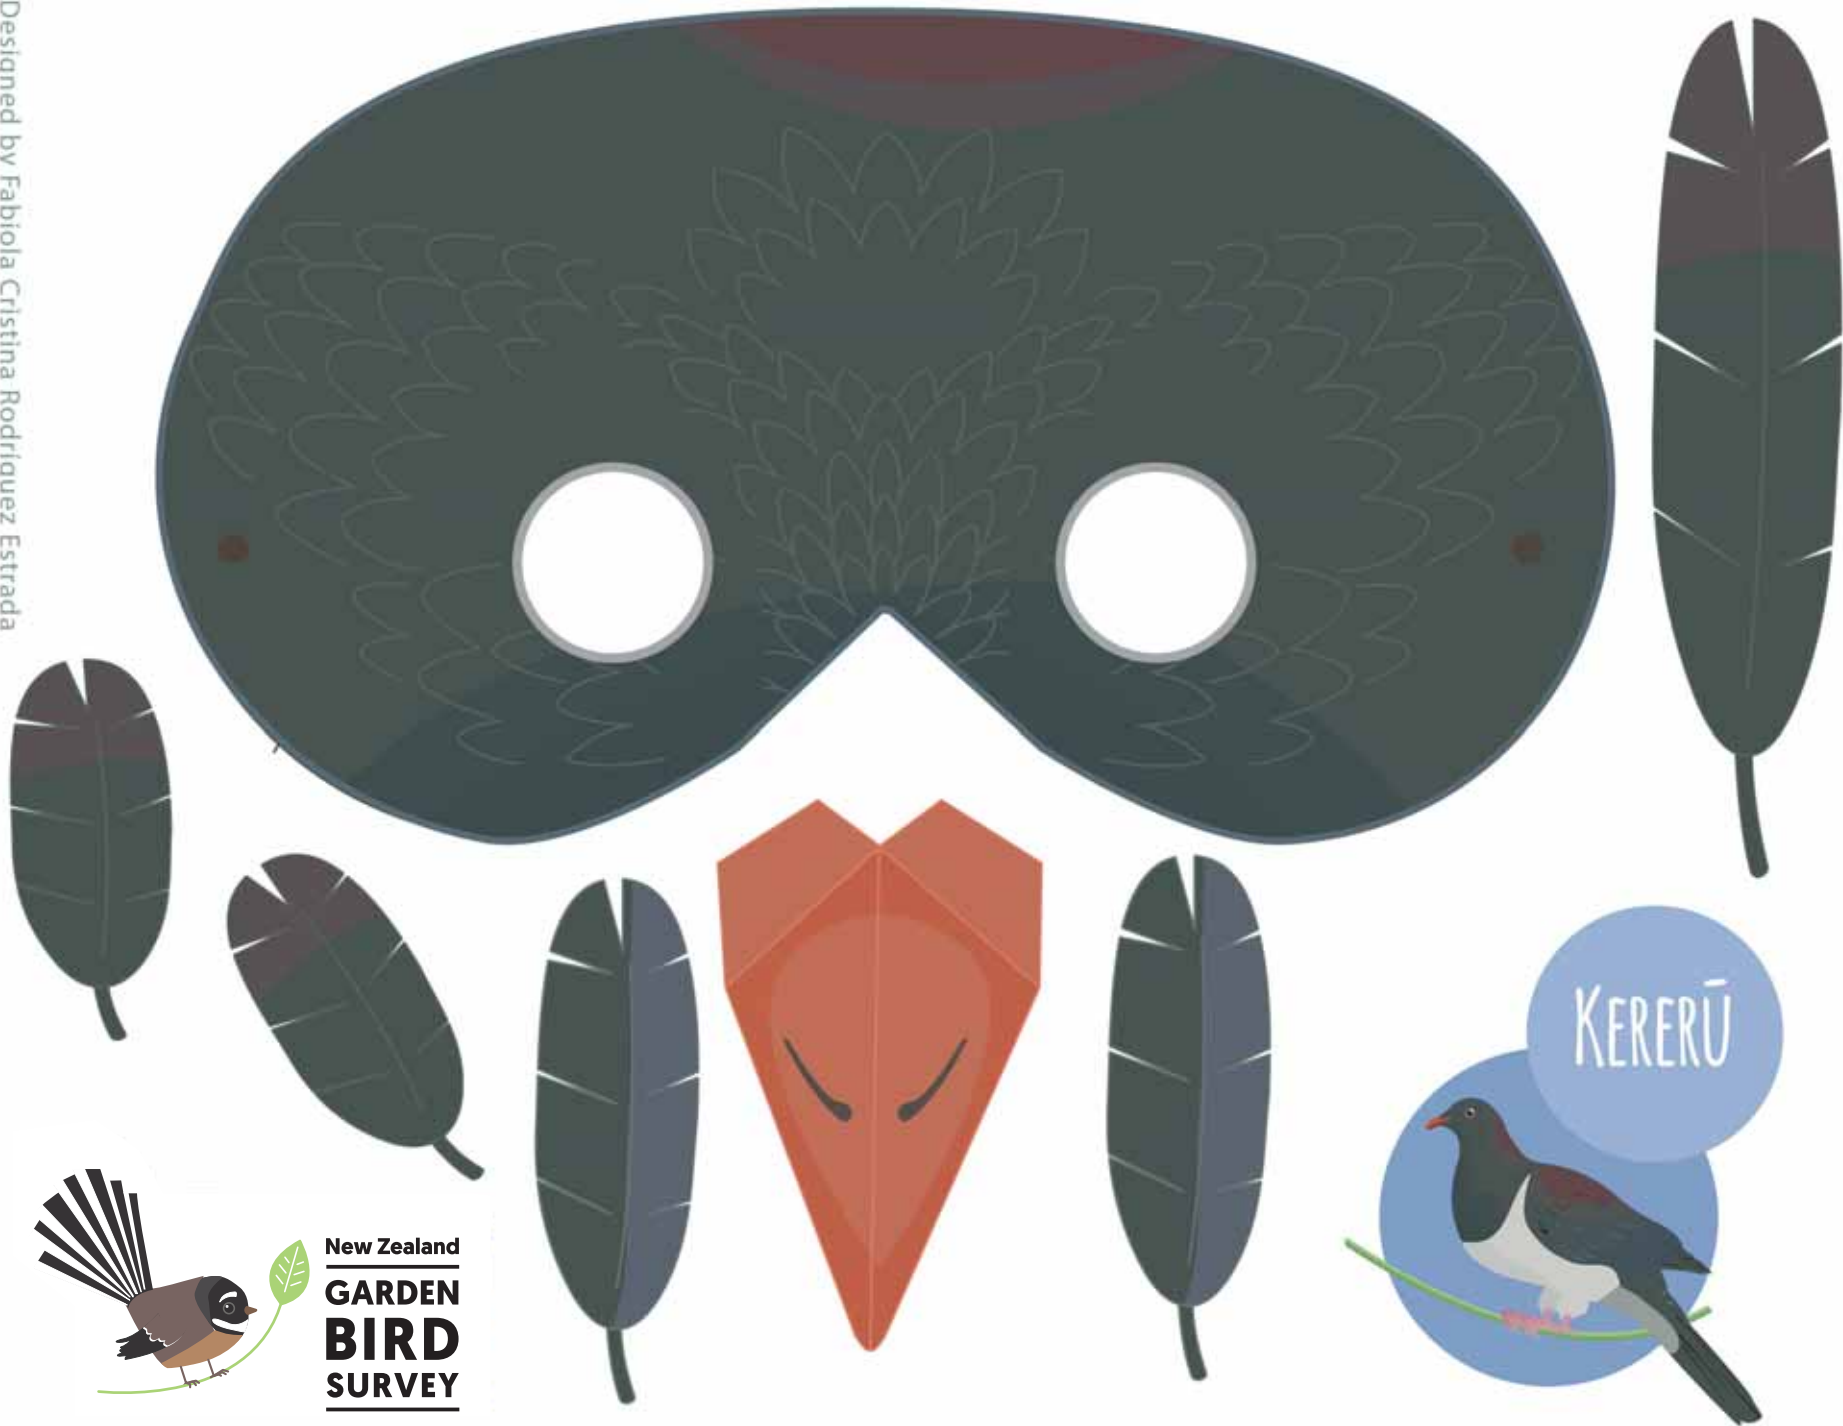

Designed by Fabiola Cristina Rodriguez Estrada

New Zealand
**GARDEN
BIRD
SURVEY**

Designed by Fabiola Cristina Rodriguez Estrada

New Zealand
**GARDEN
BIRD
SURVEY**

Designed by Fabiola Cristina Rodriguez Estrada

New Zealand
**GARDEN
BIRD
SURVEY**

Designed by Fabiola Cristina Rodriguez Estrada

DUNNOCK

New Zealand
**GARDEN
BIRD
SURVEY**

Designed by Fabiola Cristina Rodríguez Estrada

New Zealand
**GARDEN
BIRD
SURVEY**

New Zealand
**GARDEN
BIRD
SURVEY**

Designed by Fabiola Cristina Rodriguez Estrada

New Zealand
**GARDEN
BIRD
SURVEY**

Designed by Fabiola Cristina Rodriguez Estrada

Designed by Fabiola Cristina Rodriguez Estrada