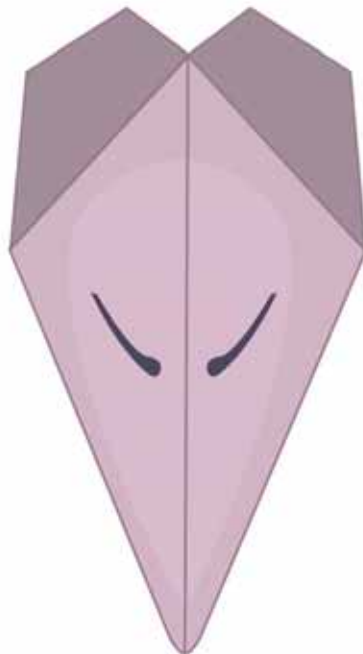

Designed by Fabiola Cristina Rodriguez Estrada

New Zealand
**GARDEN
BIRD
SURVEY**

Designed by Fabiola Cristina Rodriguez Estrada

New Zealand
**GARDEN
BIRD
SURVEY**

Designed by Fabiola Cristina Rodriguez Estrada

New Zealand
**GARDEN
BIRD
SURVEY**

Designed by Fabiola Cristina Rodriguez Estrada

DUNNOCK

New Zealand
**GARDEN
BIRD
SURVEY**

Designed by Fabiola Cristina Rodríguez Estrada

New Zealand
**GARDEN
BIRD
SURVEY**