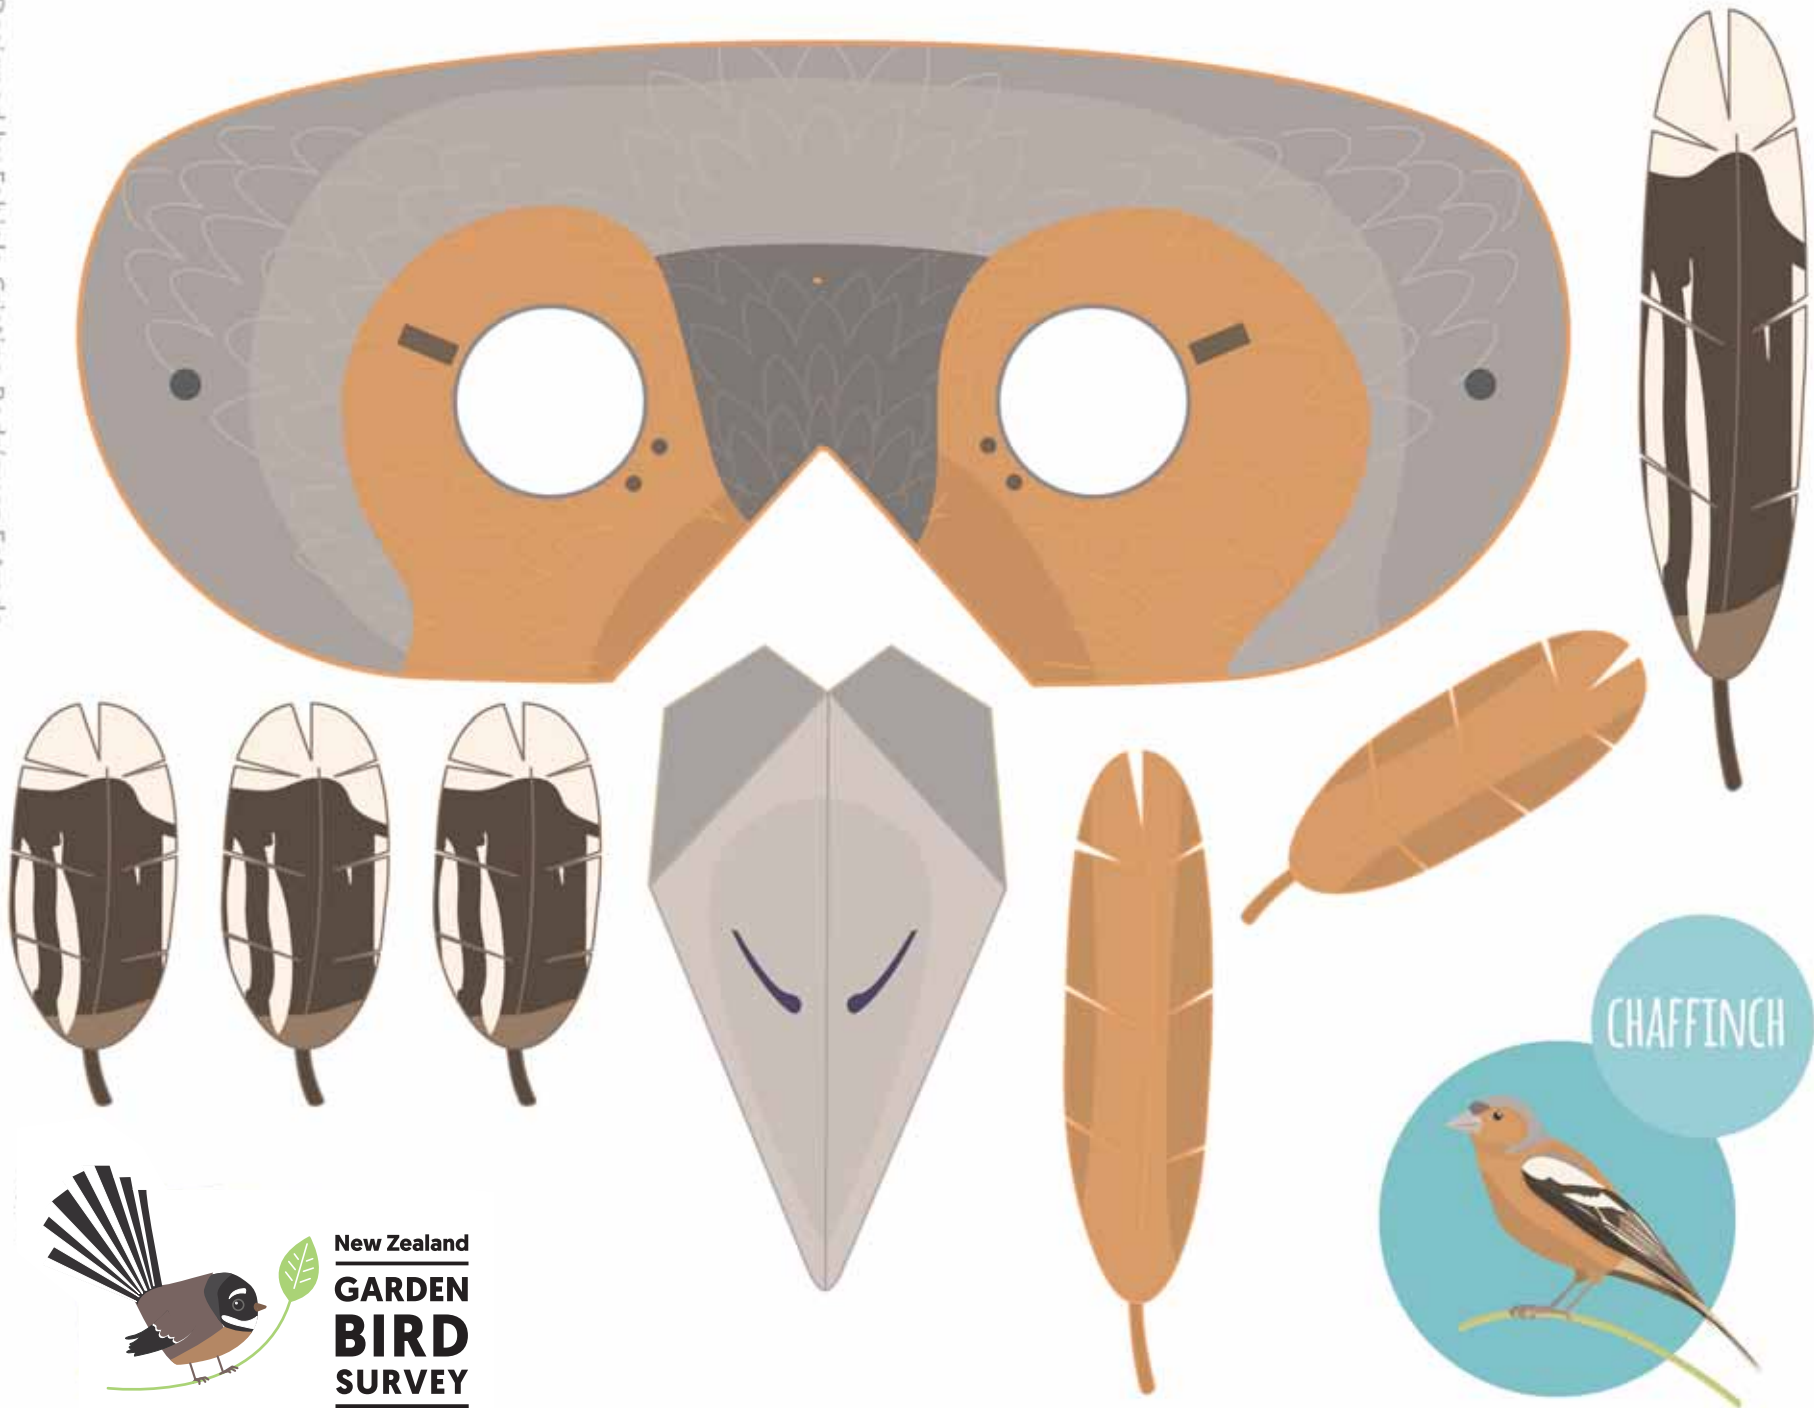

Designed by Fabiola Cristina Rodriguez Estrada

New Zealand
**GARDEN
BIRD
SURVEY**

Designed by Fabiola Cristina Rodriguez Estrada

New Zealand
**GARDEN
BIRD
SURVEY**

Designed by Fabiola Cristina Rodriguez Estrada

New Zealand
**GARDEN
BIRD
SURVEY**

Designed by Fabiola Cristina Rodriguez Estrada

DUNNOCK

New Zealand
**GARDEN
BIRD
SURVEY**

Designed by Fabiola Cristina Rodríguez Estrada

New Zealand
**GARDEN
BIRD
SURVEY**