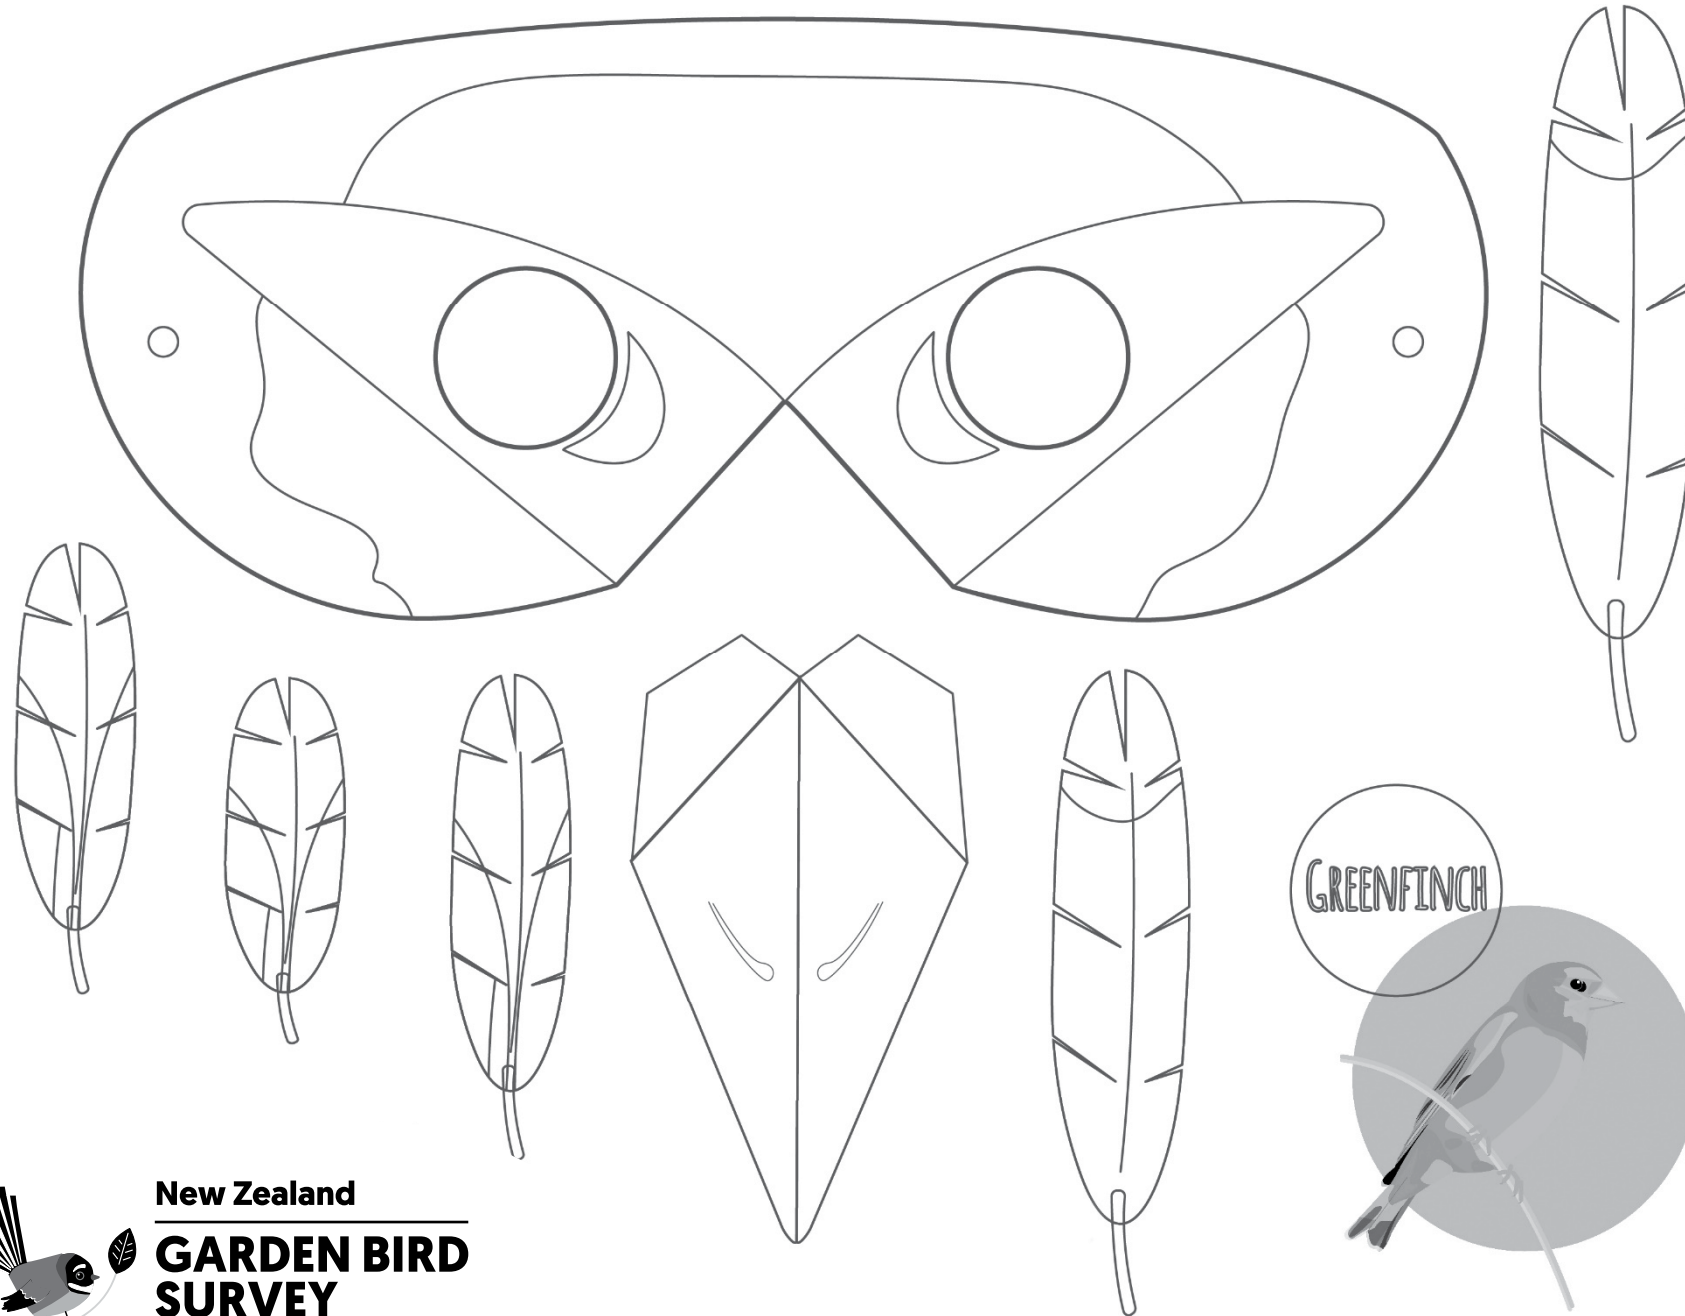

Designed by Fabiola Cristina Rodriguez Estrada

New Zealand
**GARDEN BIRD
SURVEY**
Run by Manaaki Whenua

Manaaki
Whenua
Landcare
Research