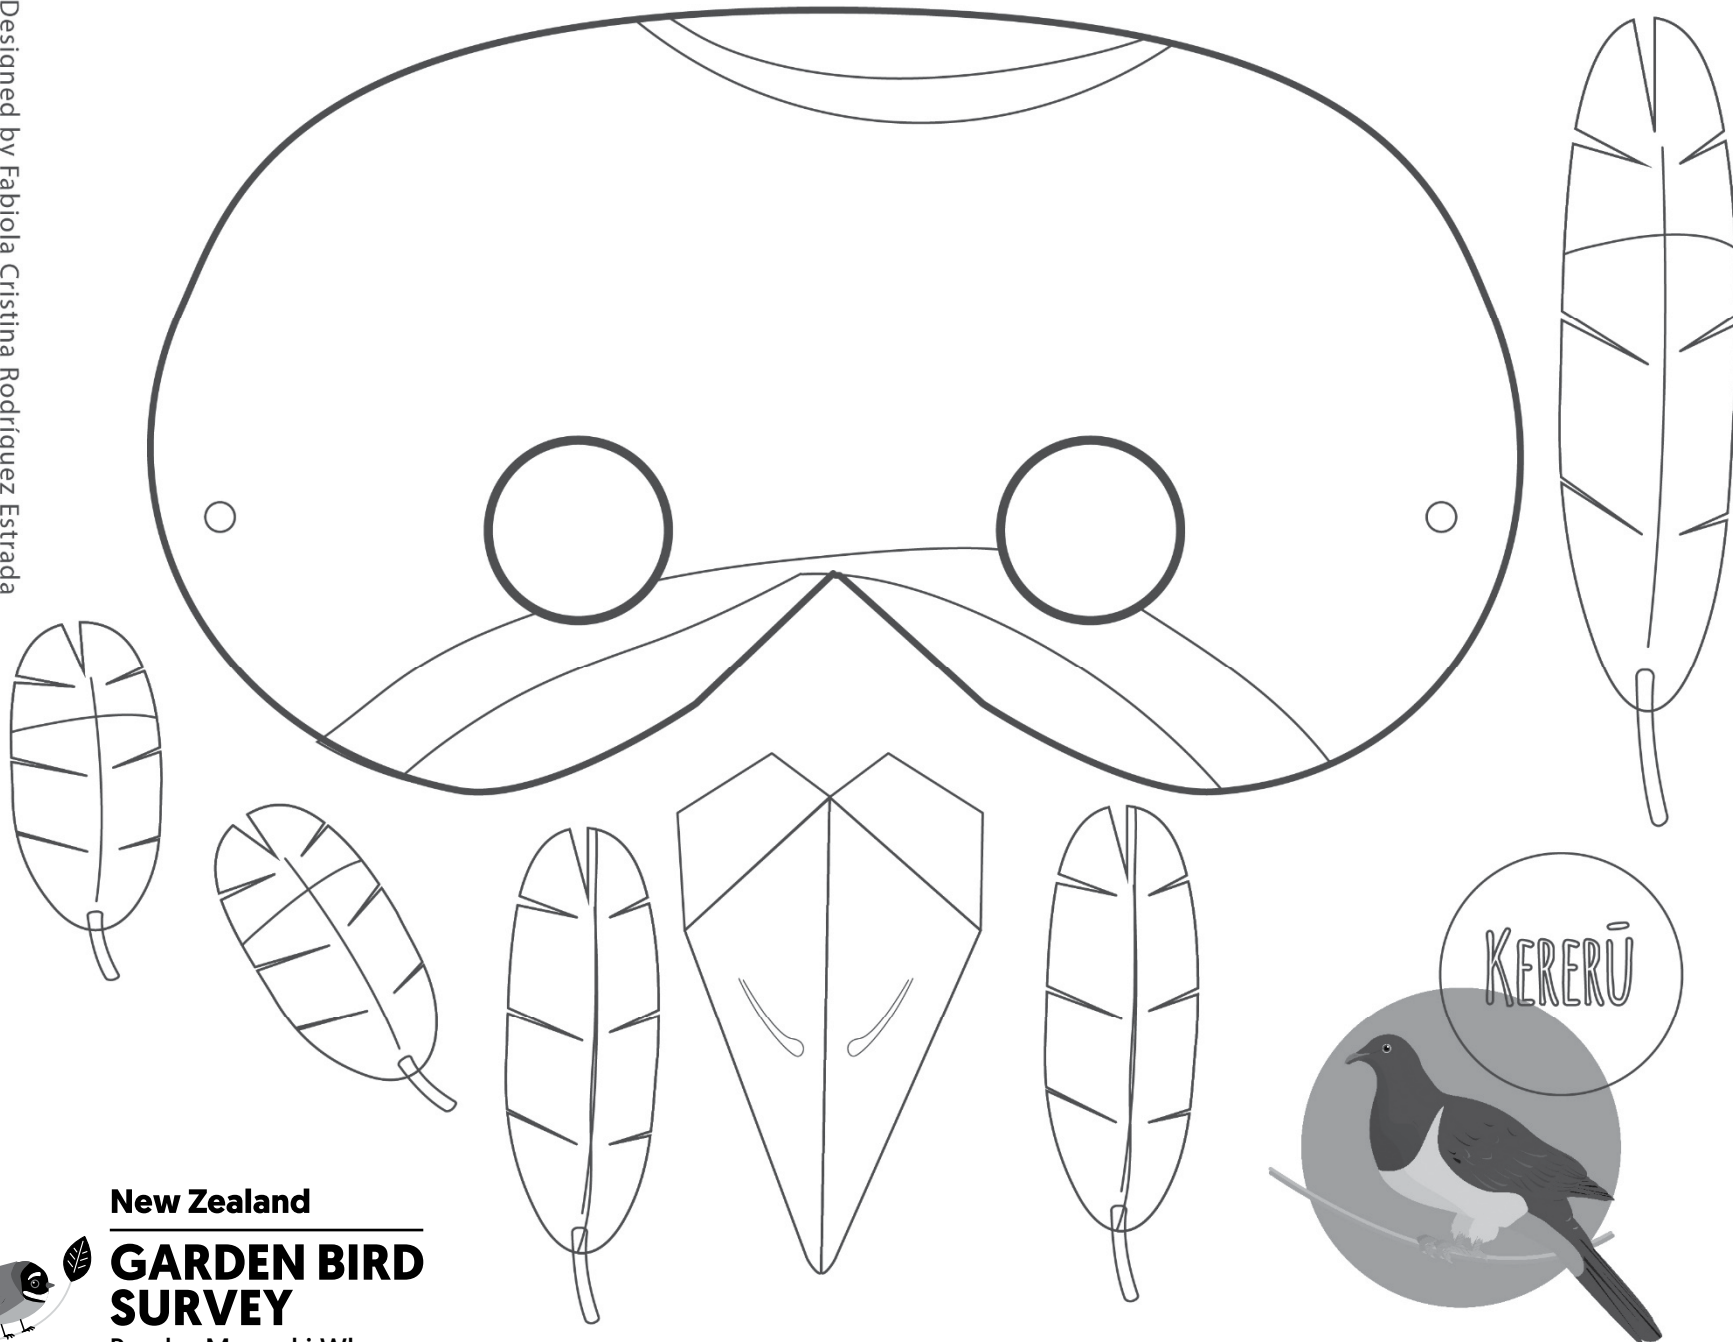

Designed by Fabiola Cristina Rodríguez Estrada

New Zealand
GARDEN BIRD SURVEY
Run by Manaaki Whenua

Designed by Fabiola Cristina Rodríguez Estrada

New Zealand
GARDEN BIRD SURVEY
Run by Manaaki Whenua

Designed by Fabiola Cristina Rodriguez Estrada