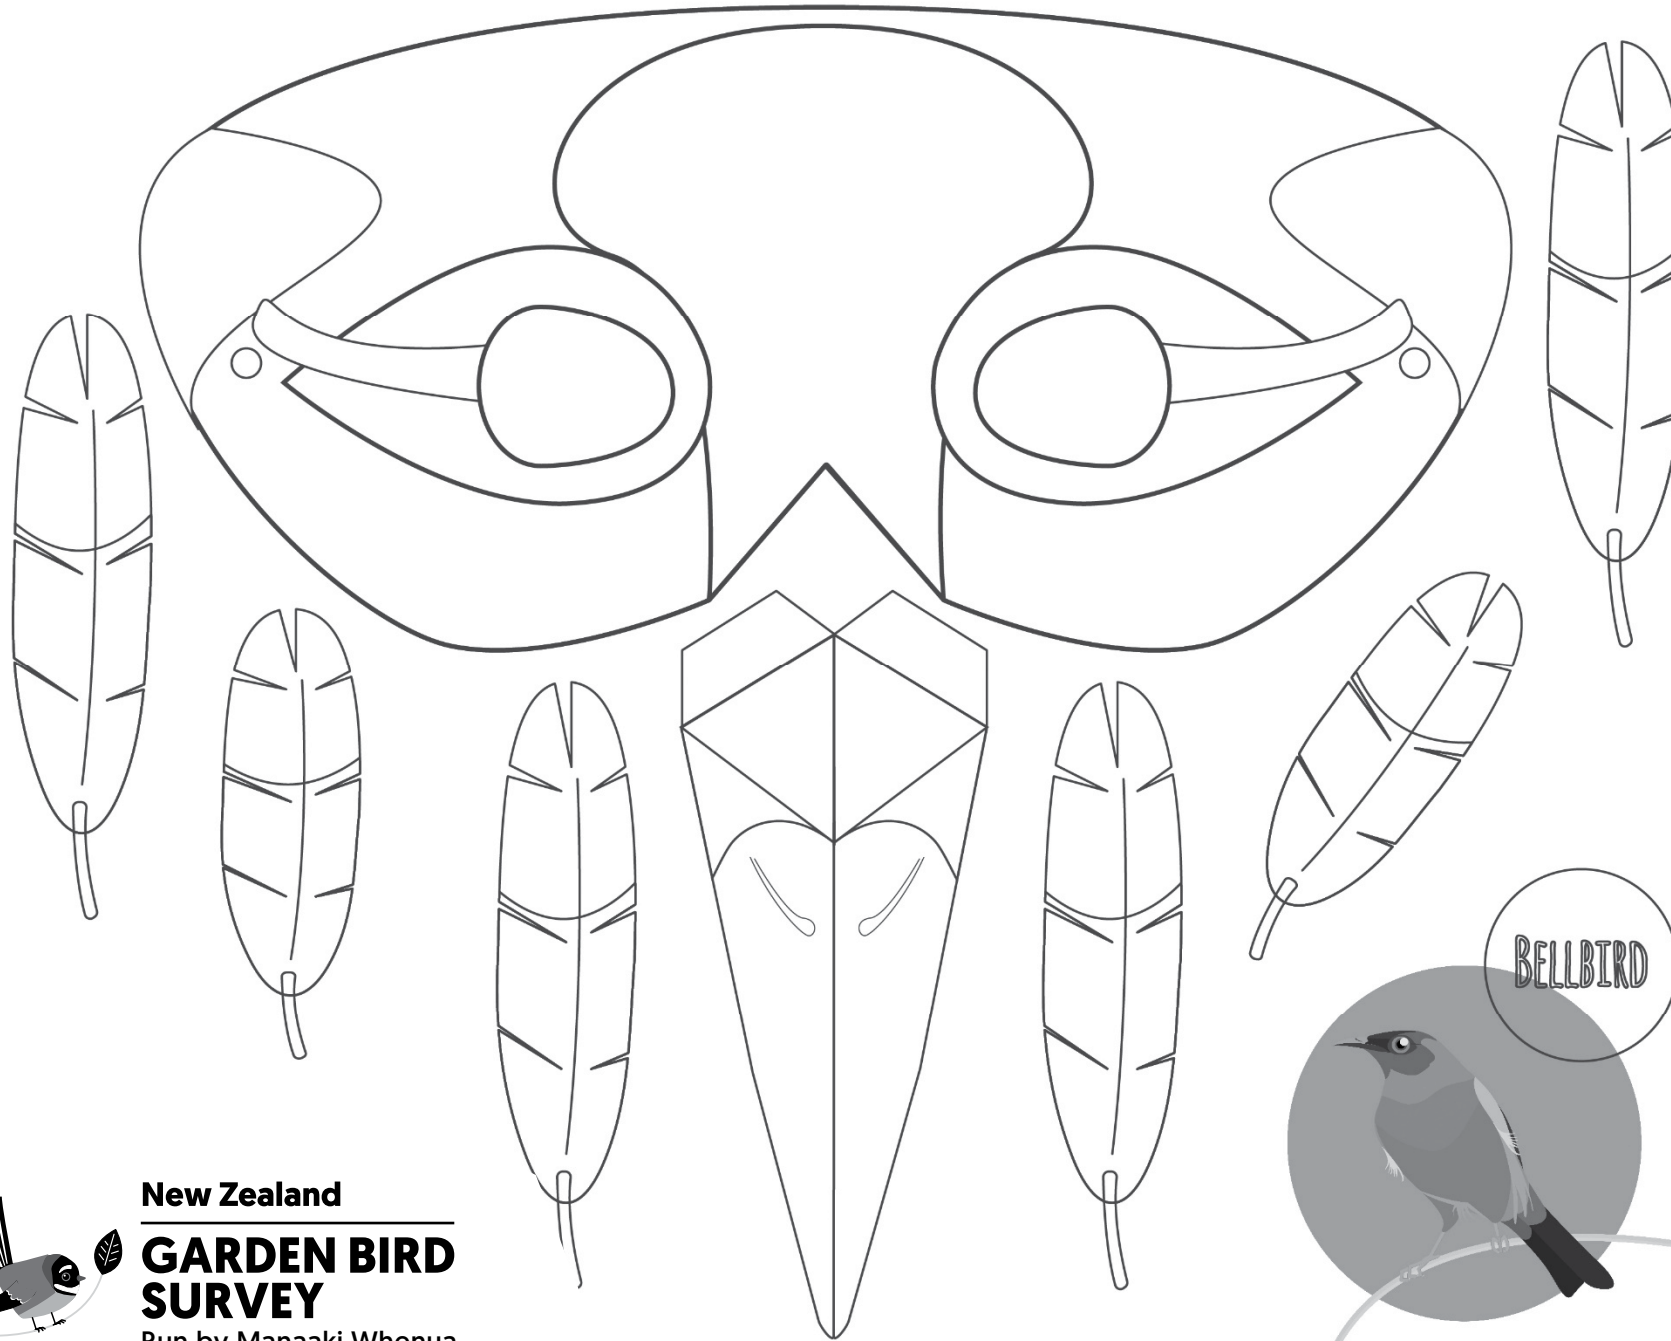

Designed by Fabiola Cristina Rodriguez Estrada

New Zealand
**GARDEN BIRD
SURVEY**
Run by Manaaki Whenua

Manaaki
Whenua
Landcare
Research

Designed by Fabiola Cristina Rodriguez Estrada

New Zealand
GARDEN BIRD SURVEY
Run by Manaaki Whenua

Manaaki Whenua
Landcare Research

Designed by Fabiola Cristina Rodriguez Estrada

New Zealand
**GARDEN BIRD
SURVEY**
Run by Manaaki Whenua

Manaaki
Whenua
Landcare
Research

Designed by Fabiola Cristina Rodriguez Estrada