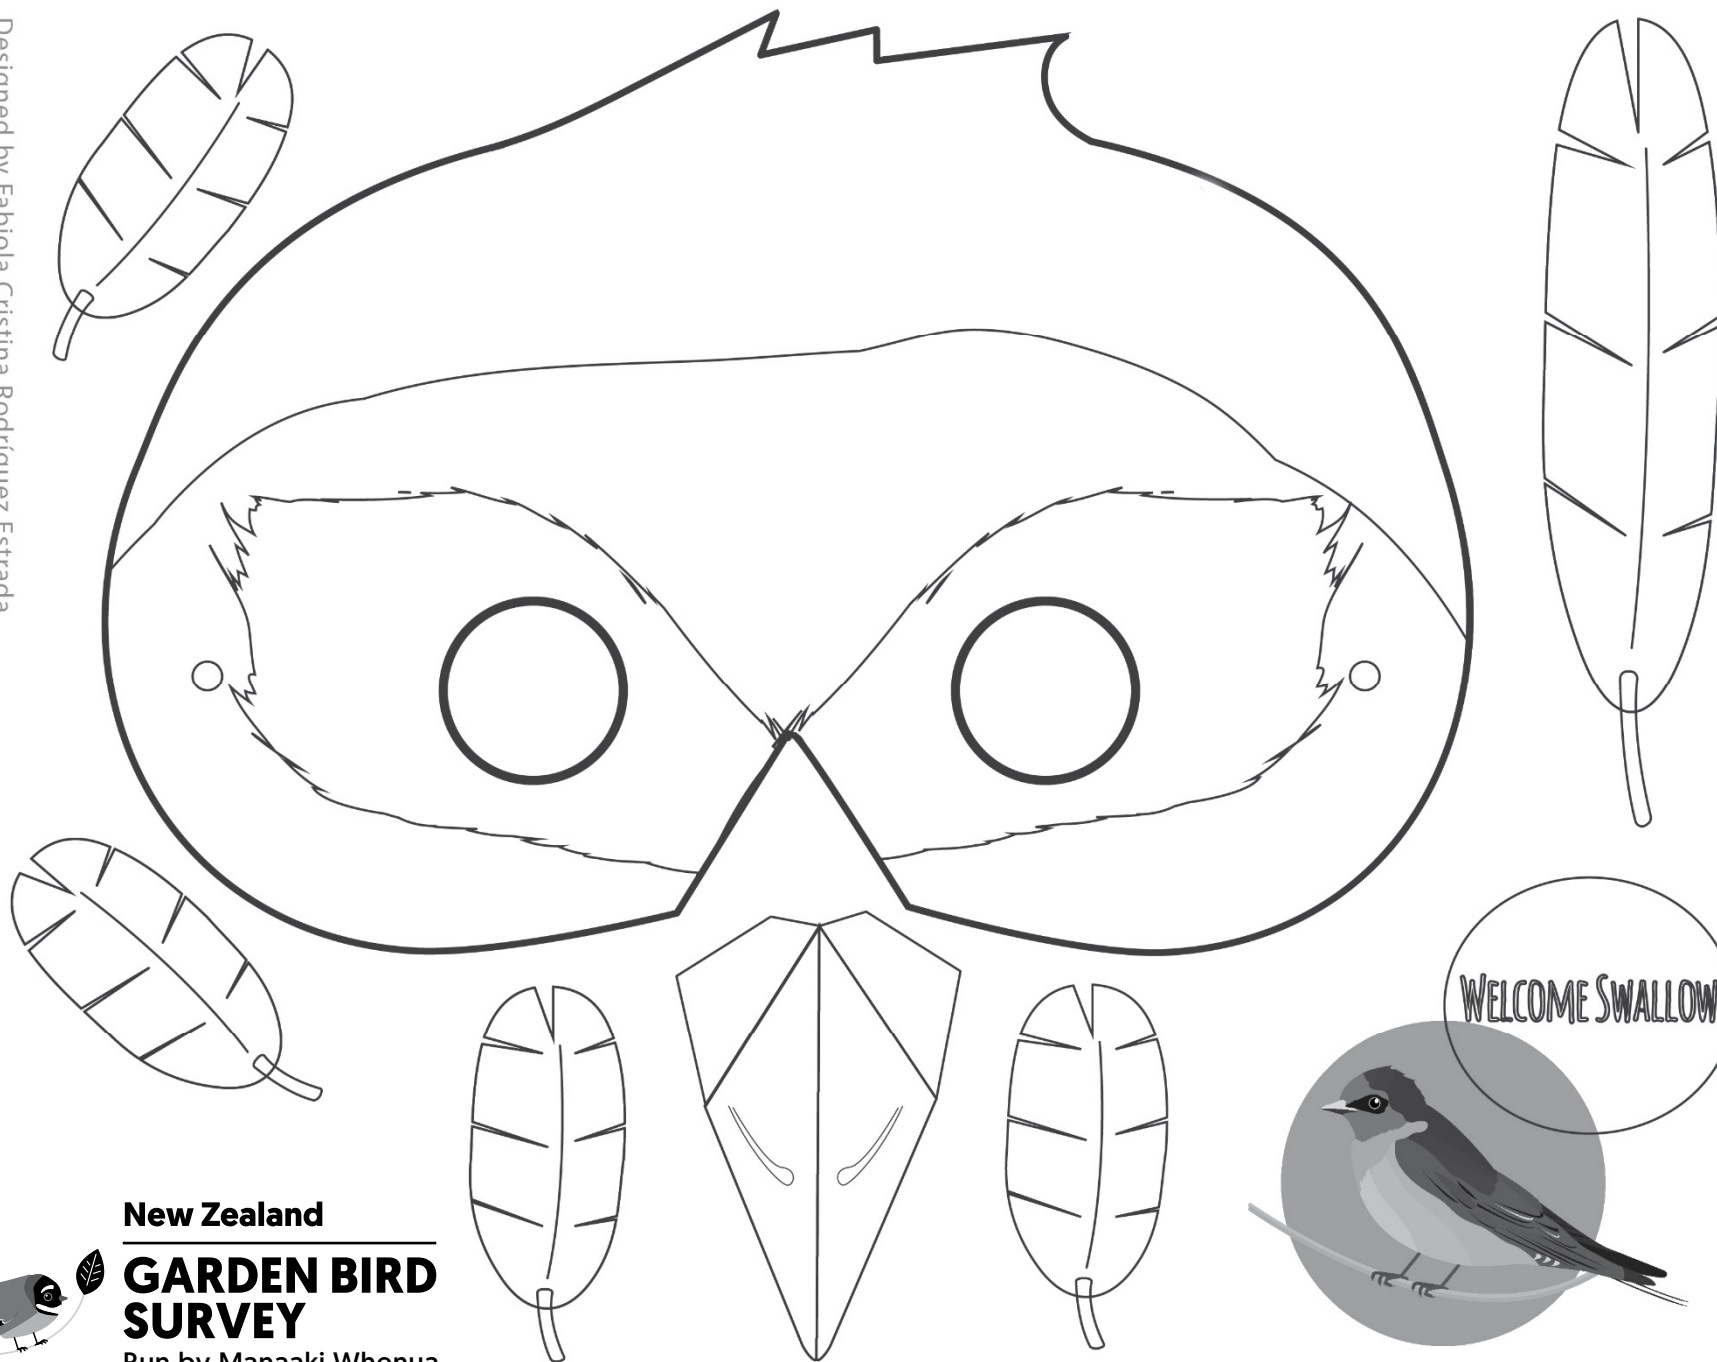

Designed by Fabiola Cristina Rodríguez Estrada

New Zealand
GARDEN BIRD SURVEY
Run by Manaaki Whenua

Manaaki Whenua
Landcare Research