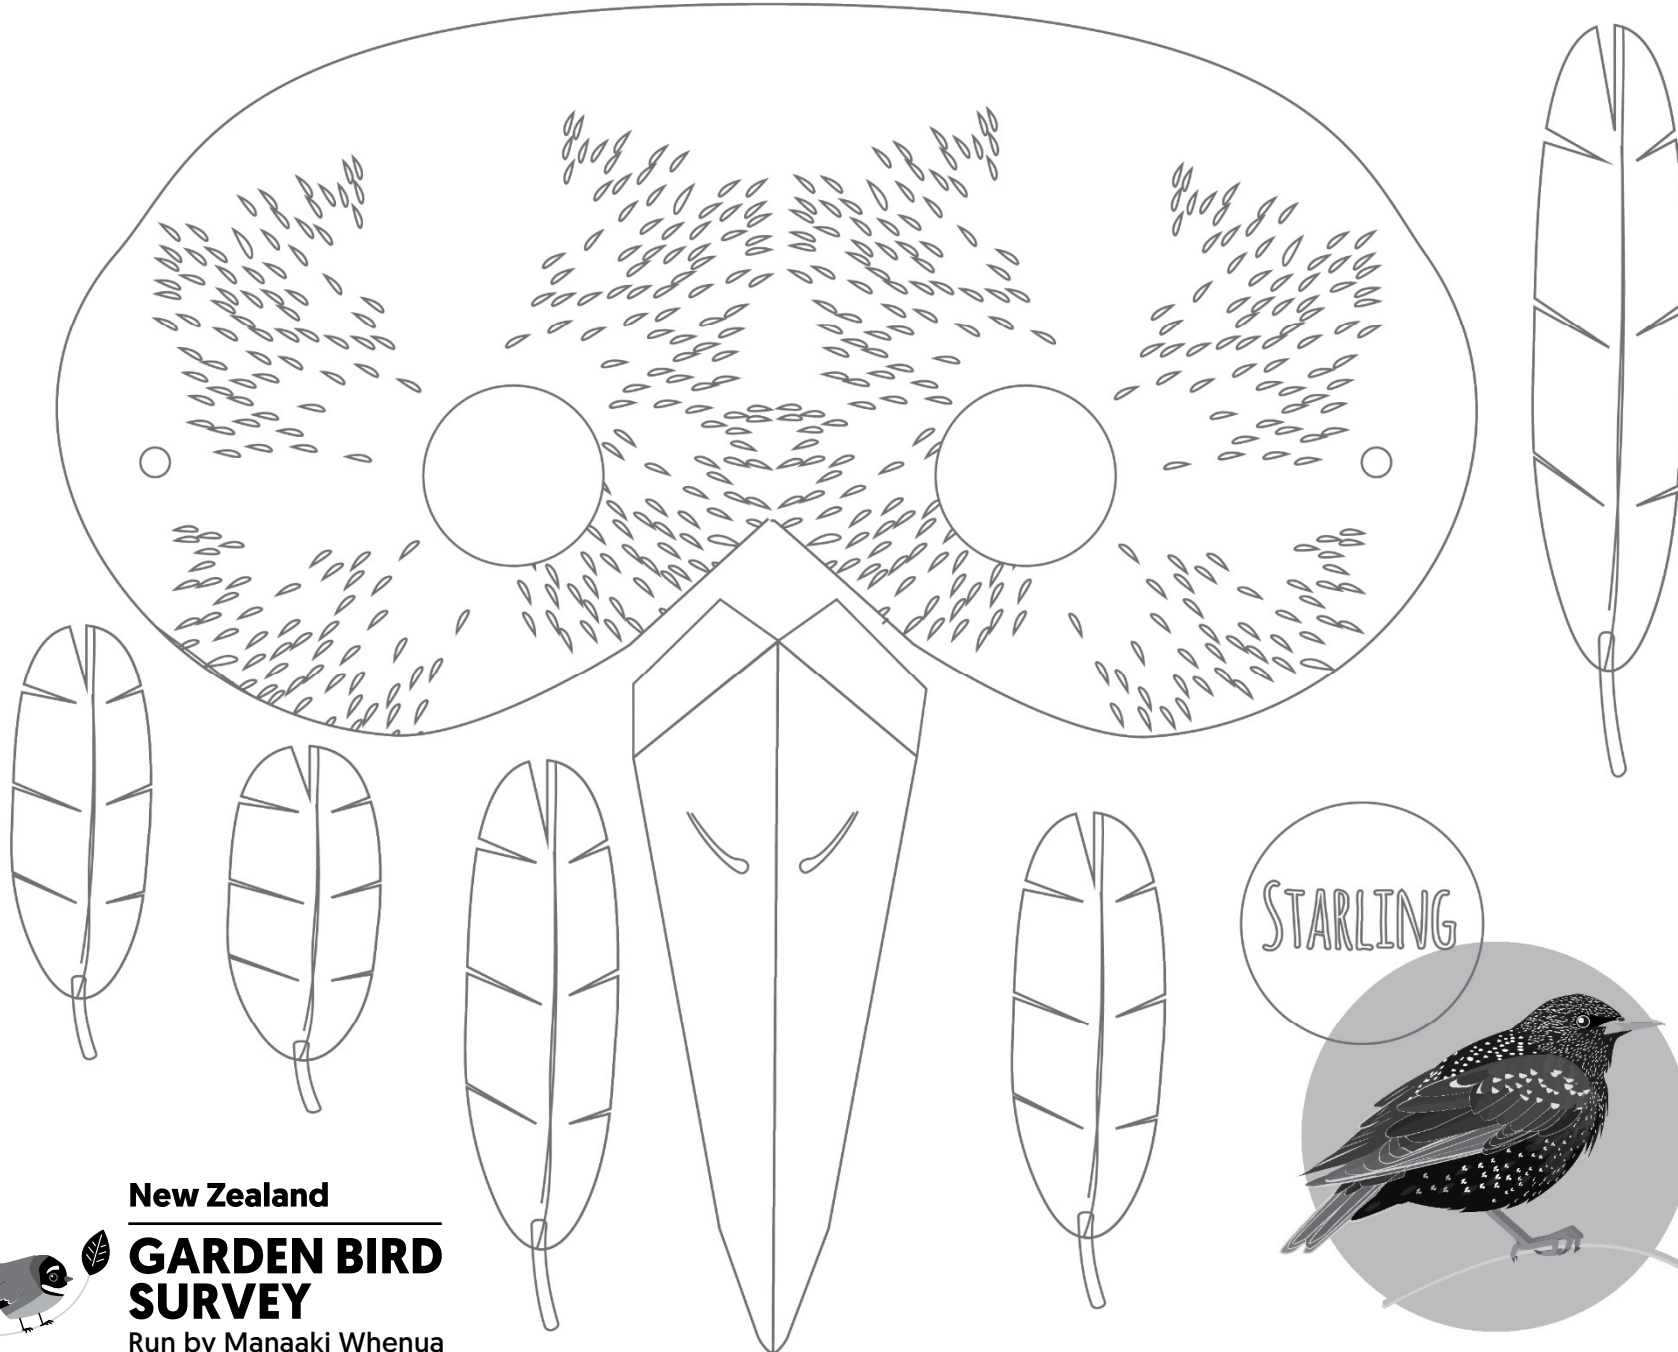

New Zealand
**GARDEN BIRD
SURVEY**
Run by Manaaki Whenua

Manaaki
Whenua
Landcare
Research

Designed by Fabiola Cristina Rodríguez Estrada

MYNA

New Zealand
**GARDEN BIRD
SURVEY**
Run by Manaaki Whenua

Manaaki
Whenua
Landcare
Research

Designed by Fabiola Cristina Rodríguez Estrada

New Zealand
**GARDEN BIRD
SURVEY**
Run by Manaaki Whenua

Manaaki
Whenua
Landcare
Research

Designed by Fabiola Cristina Rodriguez Estrada

New Zealand
GARDEN BIRD SURVEY
Run by Manaaki Whenua

Manaaki Whenua
Landcare Research

Designed by Fabiola Cristina Rodriguez Estrada

New Zealand
**GARDEN BIRD
SURVEY**
Run by Manaaki Whenua

Manaaki
Whenua
Landcare
Research

Designed by Fabiola Cristina Rodriguez Estrada