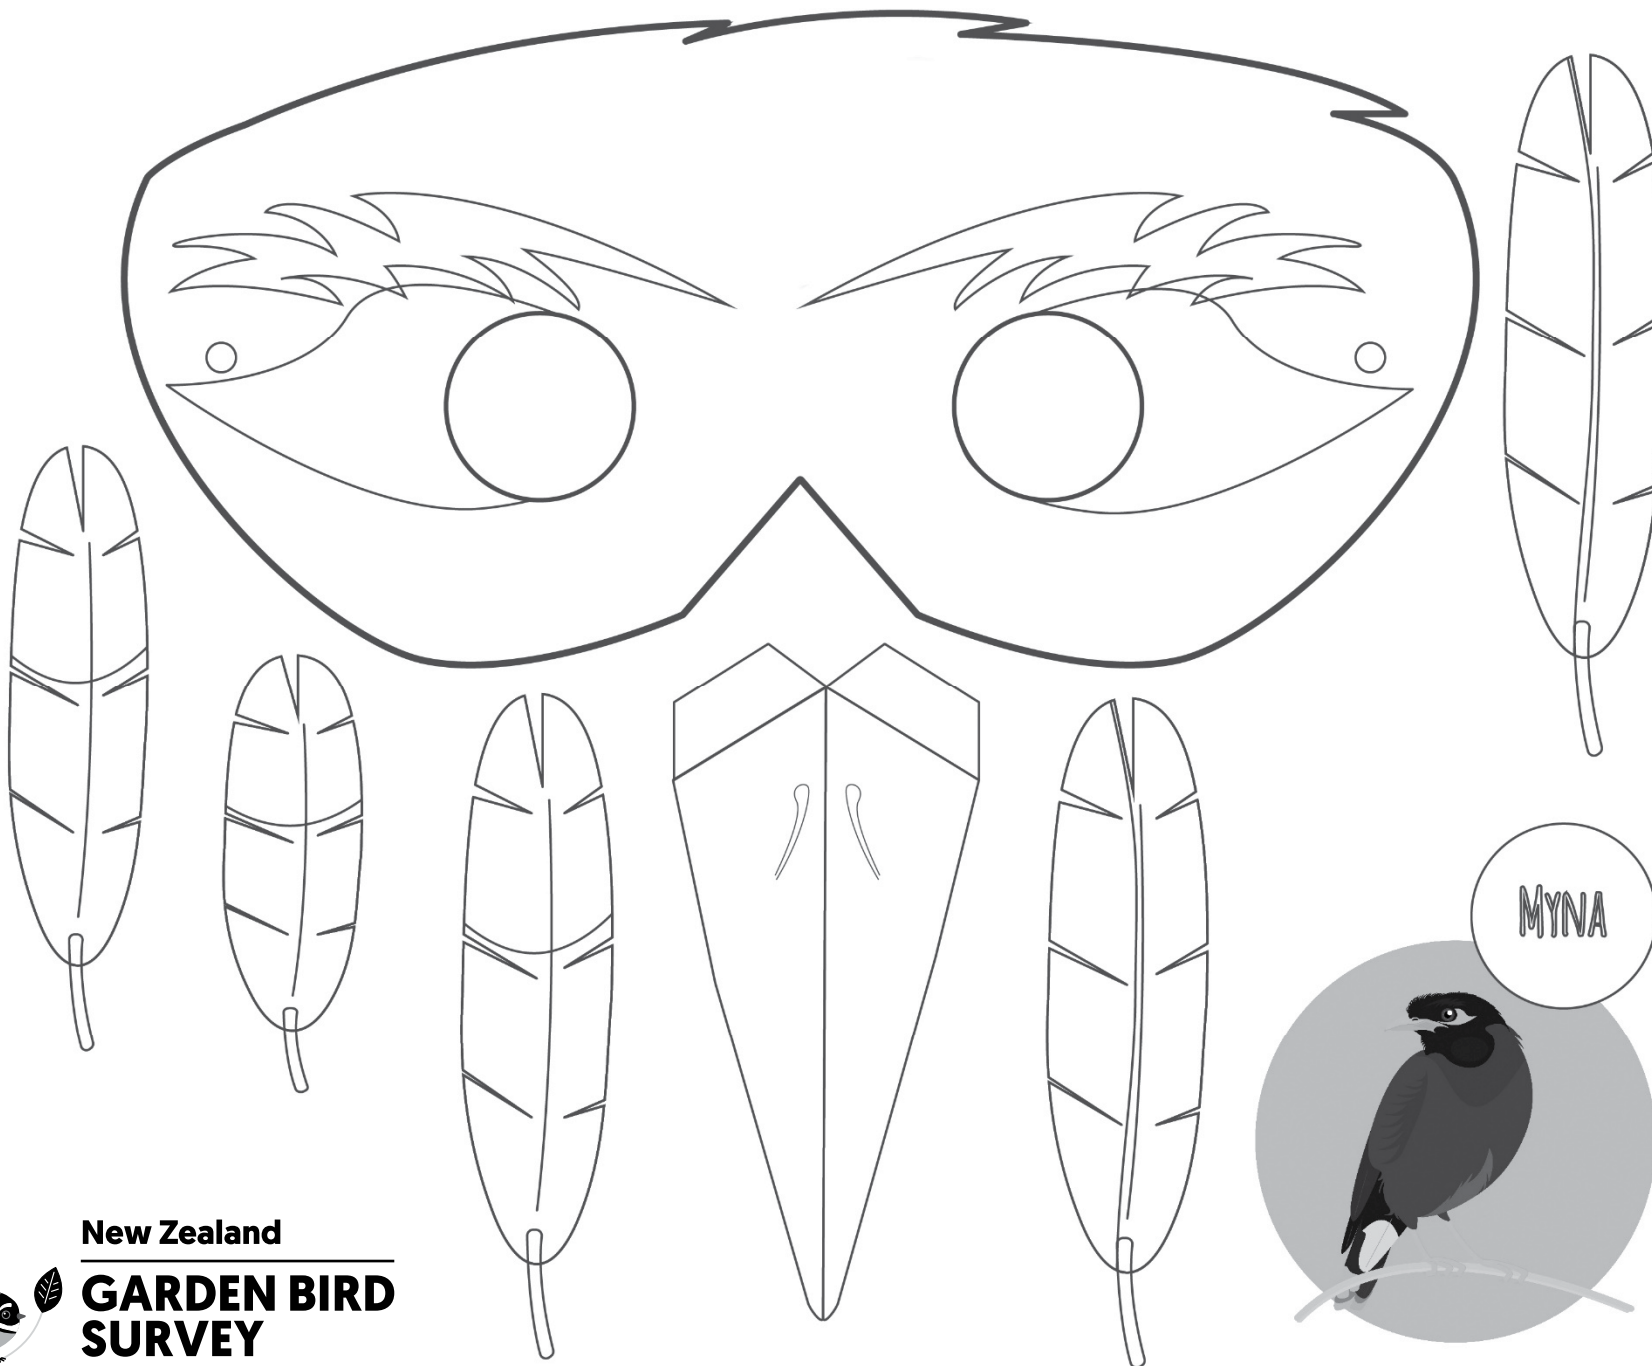

Designed by Fabiola Cristina Rodríguez Estrada

MYNA