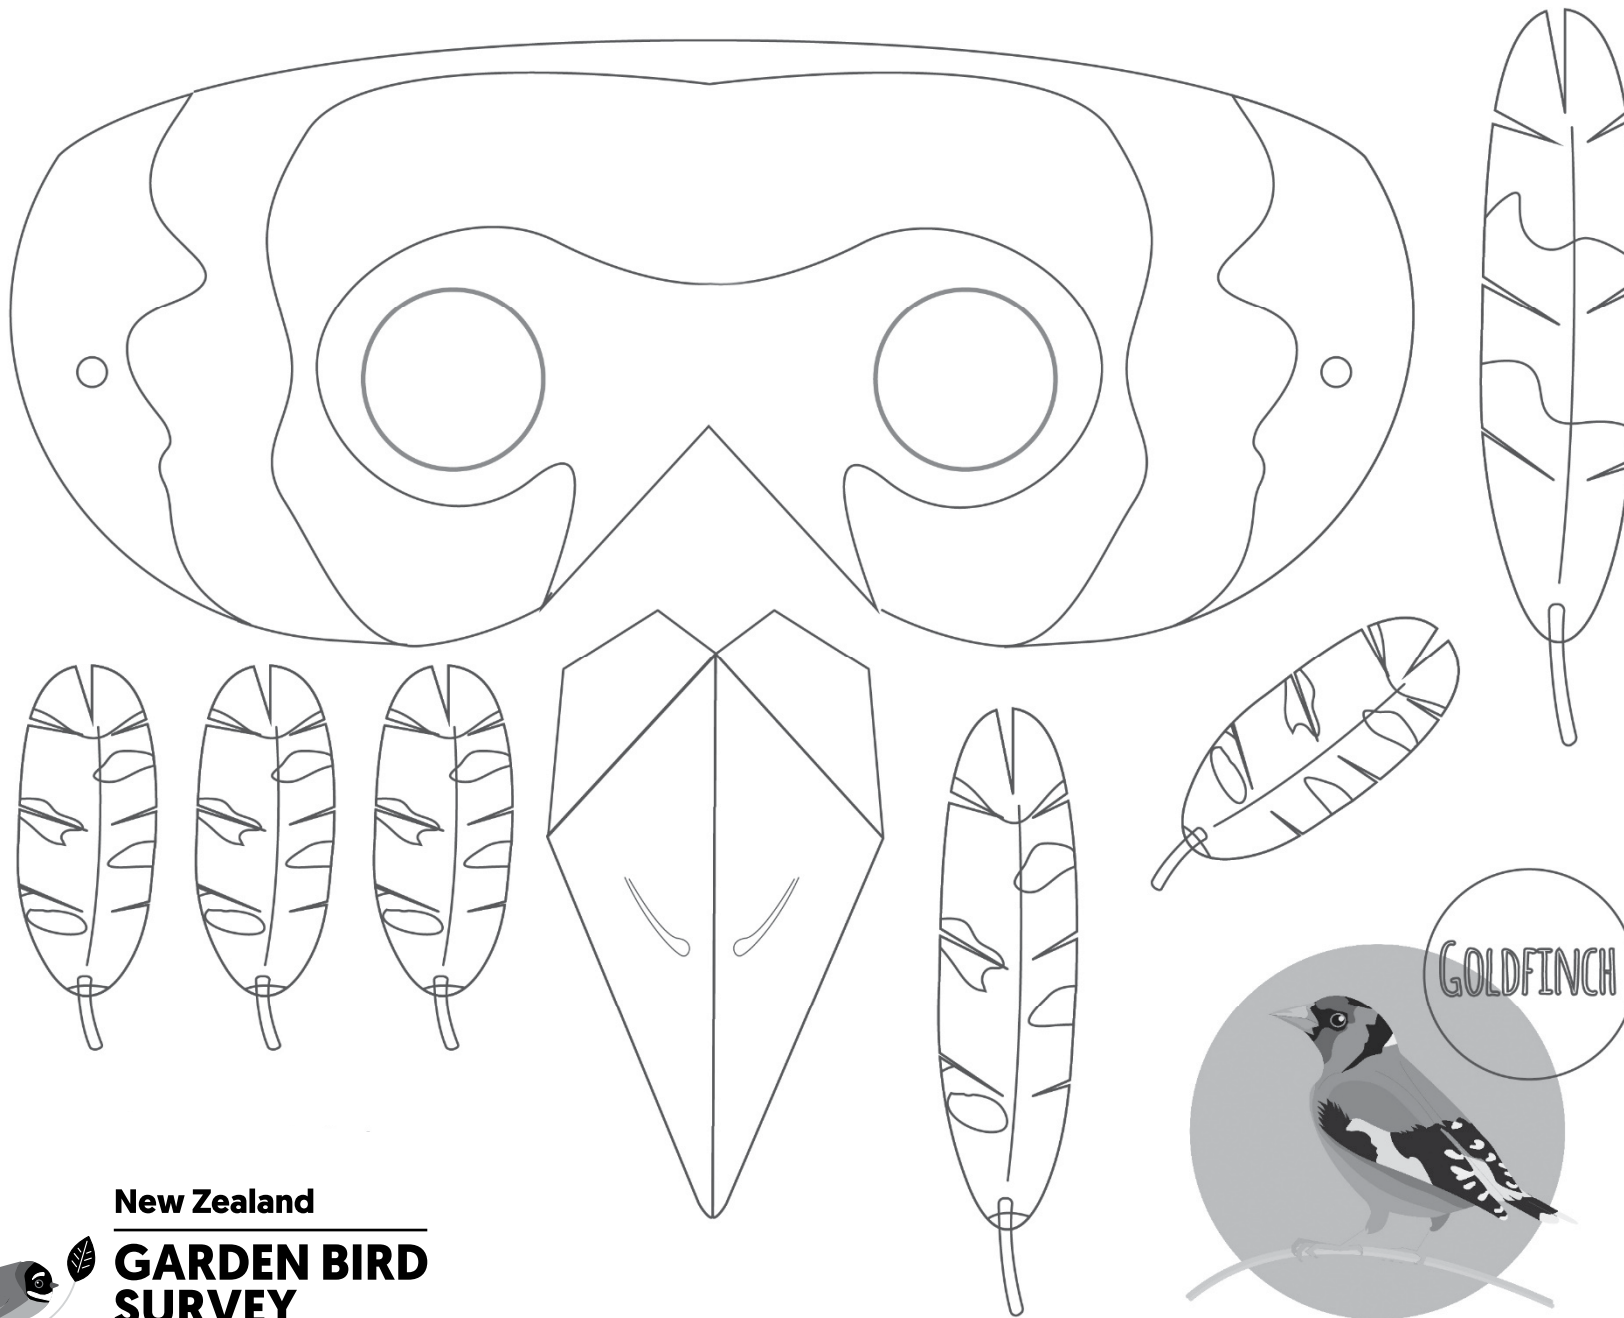

Designed by Fabiola Cristina Rodriguez Estrada

New Zealand
**GARDEN BIRD
SURVEY**
Run by Manaaki Whenua

Manaaki
Whenua
Landcare
Research