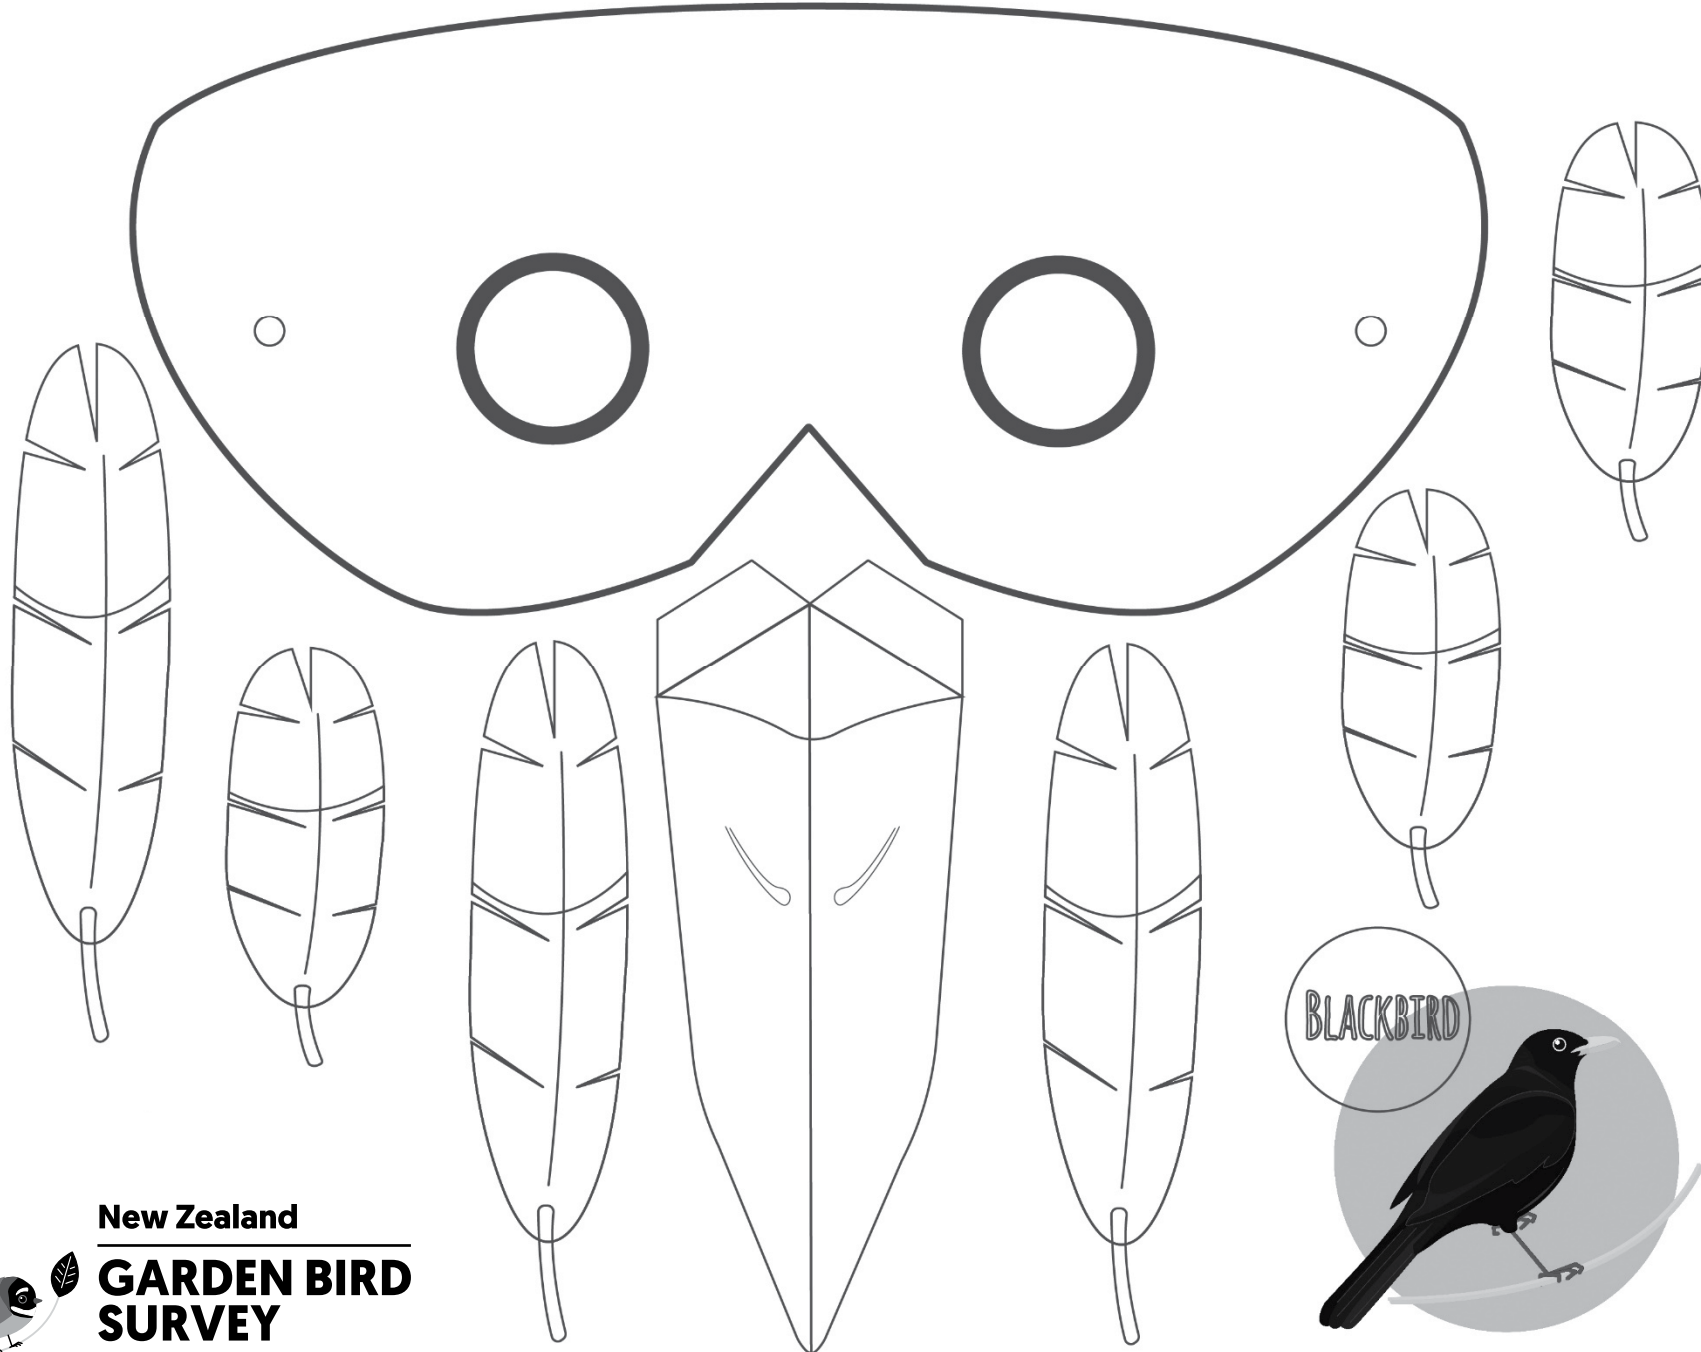

Designed by Fabiola Cristina Rodriguez Estrada

New Zealand
**GARDEN BIRD
SURVEY**
Run by Manaaki Whenua

Manaaki
Whenua
Landcare
Research

Designed by Fabiola Cristina Rodriguez Estrada

New Zealand
GARDEN BIRD SURVEY
Run by Manaaki Whenua

Manaaki Whenua
Landcare Research

Designed by Fabiola Cristina Rodriguez Estrada

New Zealand
**GARDEN BIRD
SURVEY**
Run by Manaaki Whenua

Manaaki
Whenua
Landcare
Research

Designed by Fabiola Cristina Rodriguez Estrada

New Zealand
**GARDEN BIRD
SURVEY**
Run by Manaaki Whenua

Manaaki
Whenua
Landcare
Research

Designed by Fabiola Cristina Rodríguez Estrada

New Zealand
**GARDEN BIRD
SURVEY**
Run by Manaaki Whenua

Designed by Fabiola Cristina Rodriguez Estrada