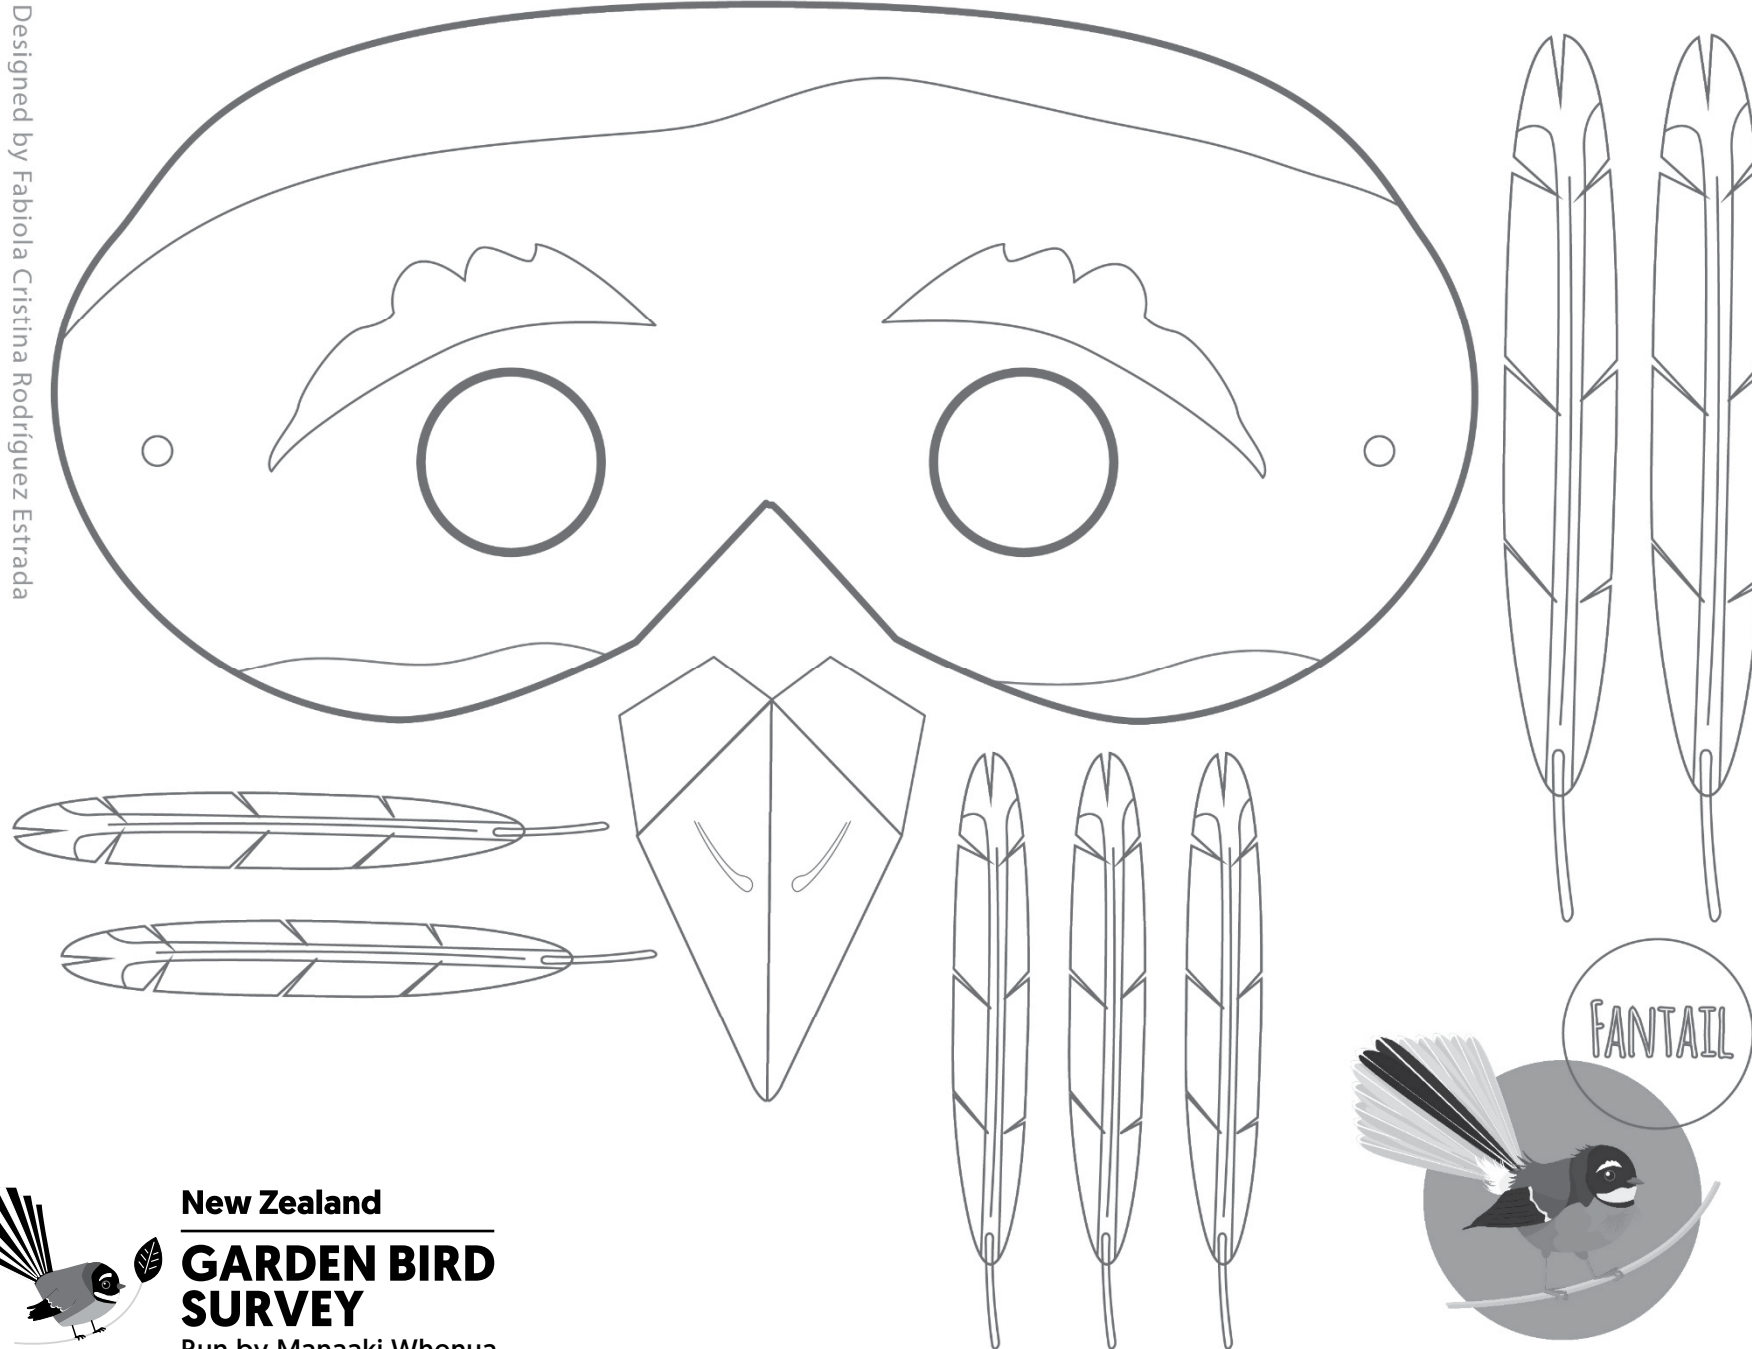

Designed by Fabiola Cristina Rodriguez Estrada

New Zealand
**GARDEN BIRD
SURVEY**
Run by Manaaki Whenua

Manaaki
Whenua
Landcare
Research

Designed by Fabiola Cristina Rodriguez Estrada

New Zealand
GARDEN BIRD SURVEY
Run by Manaaki Whenua

Manaaki Whenua
Landcare Research

Designed by Fabiola Cristina Rodriguez Estrada

New Zealand
**GARDEN BIRD
SURVEY**
Run by Manaaki Whenua

Manaaki
Whenua
Landcare
Research

Designed by Fabiola Cristina Rodriguez Estrada

New Zealand
**GARDEN BIRD
SURVEY**
Run by Manaaki Whenua

Manaaki
Whenua
Landcare
Research

Designed by Fabiola Cristina Rodríguez Estrada

New Zealand
**GARDEN BIRD
SURVEY**
Run by Manaaki Whenua

Designed by Fabiola Cristina Rodriguez Estrada