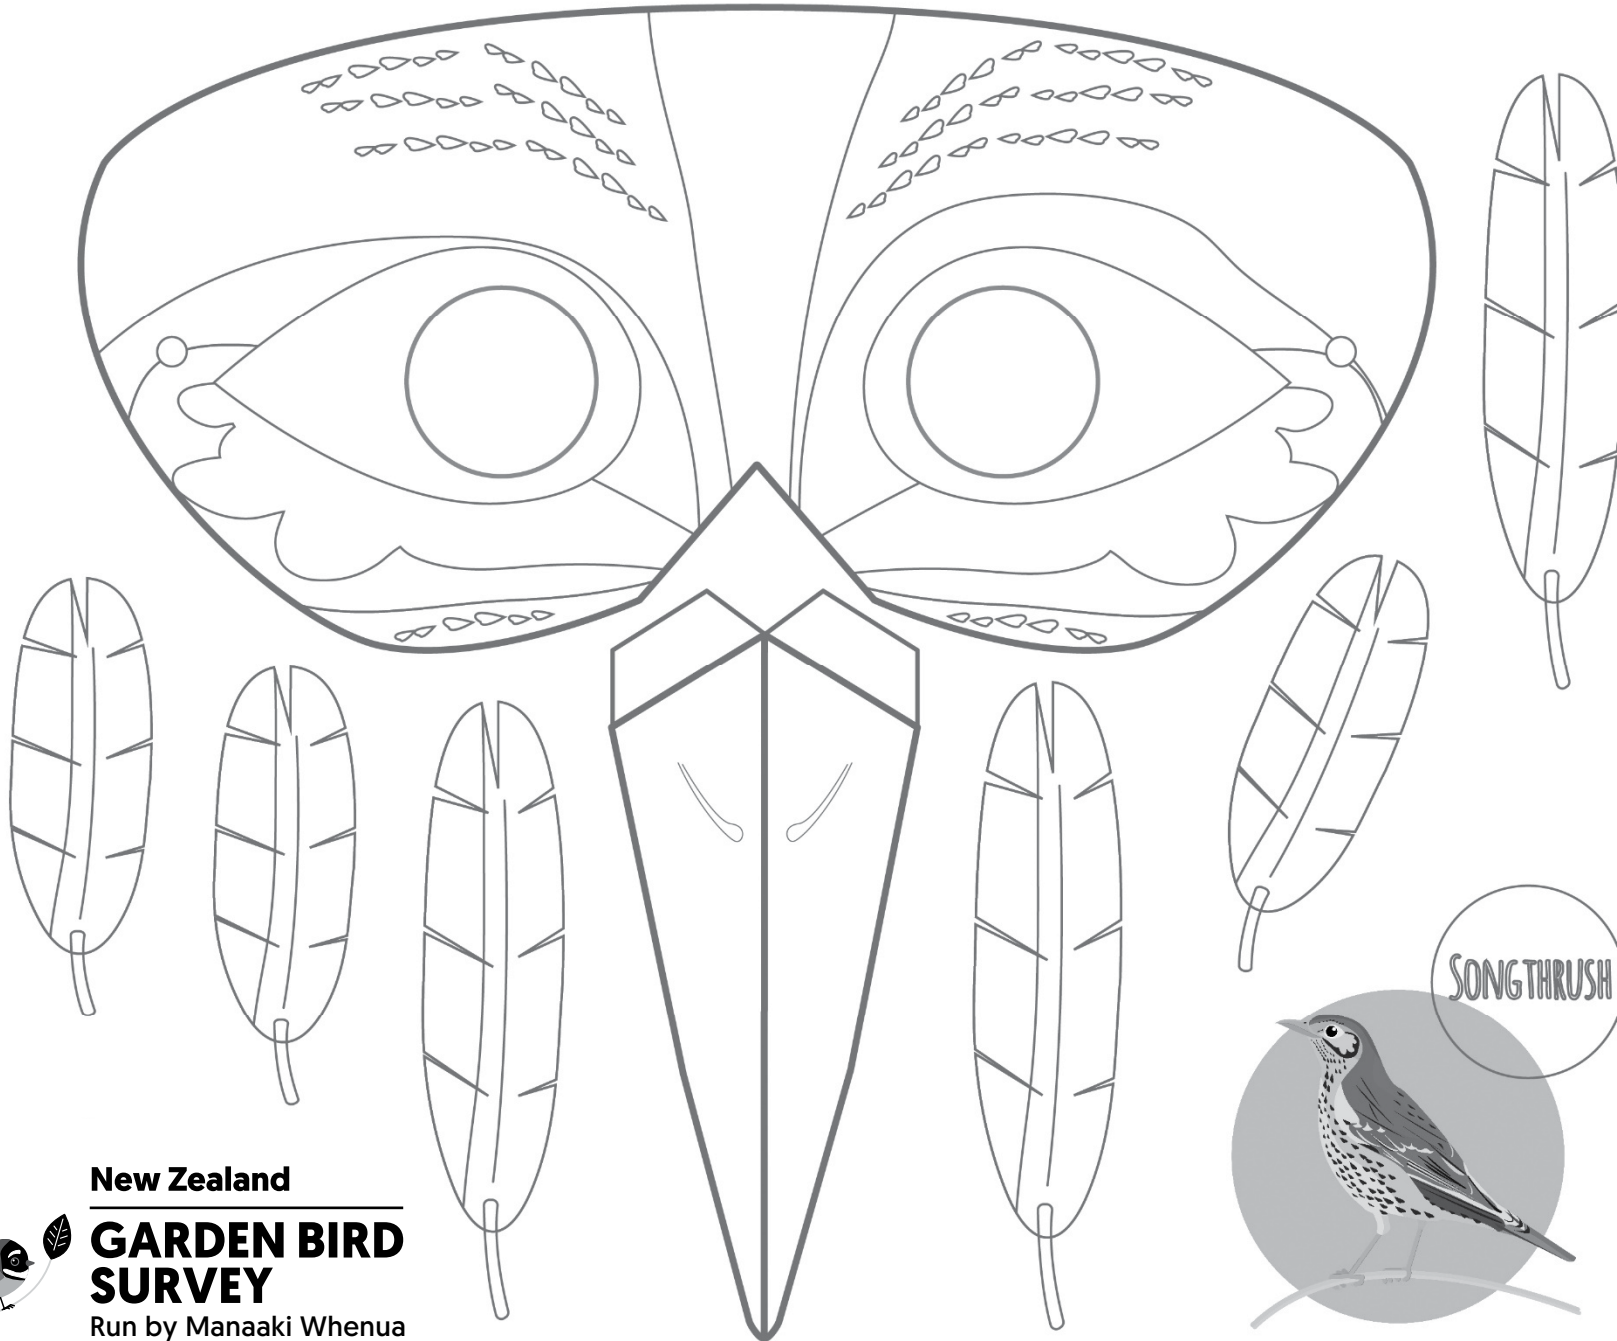

New Zealand
**GARDEN BIRD
SURVEY**
Run by Manaaki Whenua

Manaaki
Whenua
Landcare
Research

Designed by Fabiola Cristina Rodríguez Estrada

MYNA

New Zealand
**GARDEN BIRD
SURVEY**
Run by Manaaki Whenua

Manaaki
Whenua
Landcare
Research

Designed by Fabiola Cristina Rodríguez Estrada

New Zealand
**GARDEN BIRD
SURVEY**
Run by Manaaki Whenua

Manaaki
Whenua
Landcare
Research

Designed by Fabiola Cristina Rodriguez Estrada

New Zealand
GARDEN BIRD SURVEY
Run by Manaaki Whenua