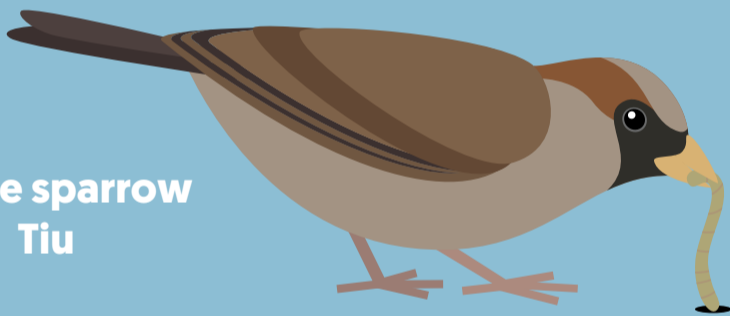

New Zealand

GARDEN BIRD SURVEY

Run by Manaaki Whenua

Kererū
NZ wood pigeon

Myna
Maina

Silvereye
Tauhou

Starling
Tāringi

House sparrow
Tiu

Dunnock

Piwakawaka
Fantail

Welcome swallow
Warou

Manaaki
Whenua
Landcare
Research

NZ GARDEN BIRDS

gardenbirdsurvey.nz