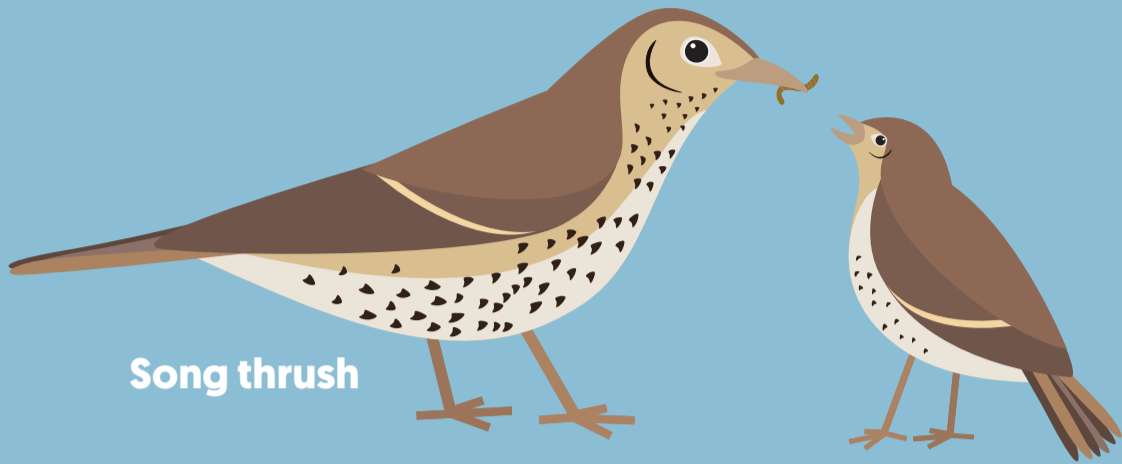

# GARDEN BIRD SURVEY

Run by Manaaki Whenua

Song thrush

Korimako  
Bellbird

Greenfinch

Chaffinch

Grey warbler  
Riroriro

Blackbird  
Manu pango